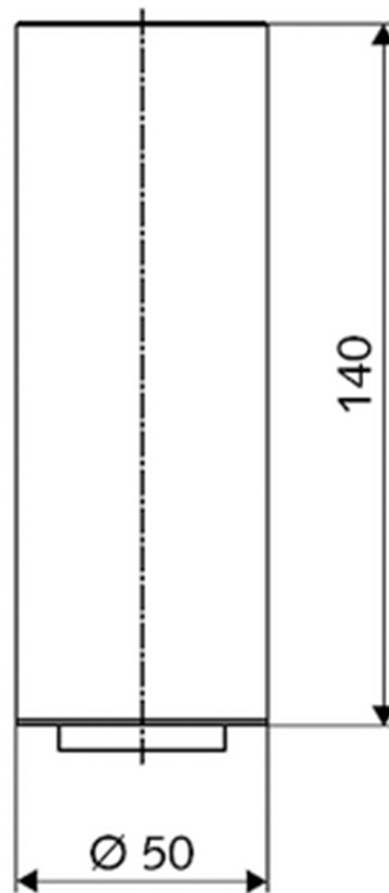

Celis E Basin Tap Extension 140mm

Product Image

Product Details

SKU:	012710699
Brand:	Schell
Range:	Celis
Warranty:	2 Years
WELS:	N/A

Additional Features

Required Product
 Celis E Tap

Recommended Products

Technical Specification

Additional Notes
 * 012640699
 * 012650699

Note: All dimensions are in millimetres and are subject to normal manufacturing variations. Always use the physical product measurements for cut-outs and rough-ins as the technical details shown may differ from the actual product. Use acetic cured silicone sealant. Do not use epoxy type adhesives. Clean with damp cloth. Do not use abrasive cleaners, liquids or pastes.