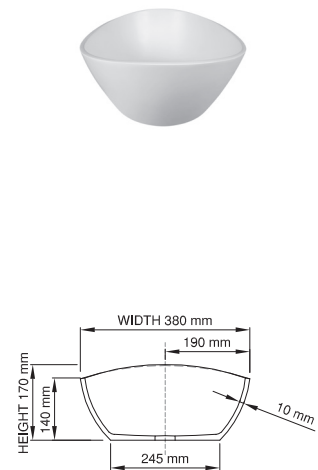

thin-edge

Price: \$ 768.90
 Size (l) x (w) x (h): 500mm x 380mm x 170mm
 Top to waste: 140mm
 Overflow: No overflow
 Material: DADOquartz®
 Finish: Matte / Satin
 Mounting: Counter-top

Base dimensions: 310mm x 245mm
 Edge width: 10mm
 Waste diameter: 40mm - fits Bespoke plug
 Weight: 6kg

Shipping information

Packing dimensions: 550mm x 500mm x 200mm
 Shipping mass: 8kg