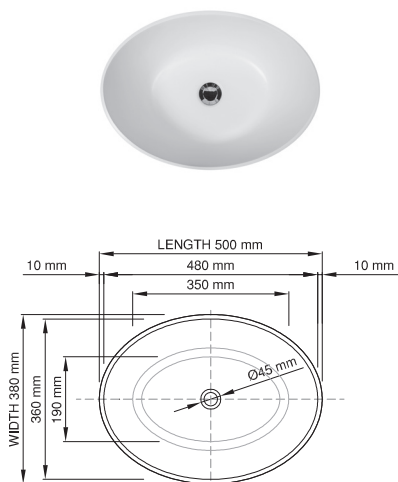

thin-edge

Price: \$ 768.90
 Size (l) x (w) x (h): 500mm x 380mm x 170mm
 Top to waste: 140mm
 Overflow: No overflow
 Material: DADOquartz®
 Finish: Matte / Satin
 Mounting: Counter-top

Base dimensions: 310mm x 245mm
 Edge width: 10mm
 Waste diameter: 40mm - fits Bespoke plug
 Weight: 6kg

Shipping information

Packing dimensions: 550mm x 500mm x 200mm
 Shipping mass: 8kg