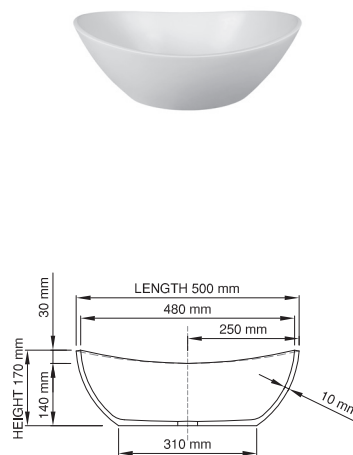

thin-edge

Price: \$ 768.90
 Size (l) x (w) x (h): 500mm x 380mm x 170mm
 Top to waste: 140mm
 Overflow: No overflow
 Material: DADOquartz®
 Finish: Matte / Satin
 Mounting: Counter-top

Base dimensions: 310mm x 245mm
 Edge width: 10mm
 Waste diameter: 40mm - fits Bespoke plug
 Weight: 6kg

Shipping information

Packing dimensions: 550mm x 500mm x 200mm
 Shipping mass: 8kg