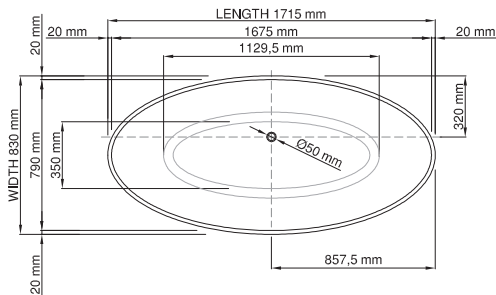

thin-edge

Price: \$ 6, 650.00  
 Size (l) x (w) x (h): 1715mm x 830mm x 535/630mm  
 Waste to floor: 115mm  
 Water capacity: 290 L  
 Overflow: No overflow  
 Material: DADOquartz®  
 Finish: Matte / Satin

Base dimensions: 715mm x 450mm  
 Edge width: 20mm  
 Waste diameter: 50mm - fits Bespoke 40mm plug  
 Weight: 90kg  
**Shipping information**  
 Packing dimensions: 1800mm x 910mm x 770mm  
 Shipping mass: 140kg