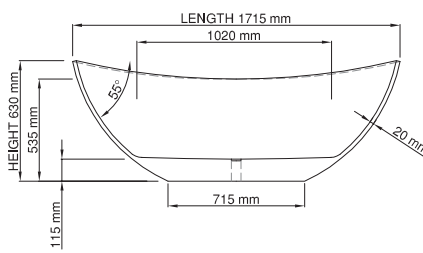

thin-edge

Price: \$ 6, 650.00  
 Size (l) x (w) x (h): 1715mm x 830mm x 535/630mm  
 Waste to floor: 115mm  
 Water capacity: 290 L  
 Overflow: No overflow  
 Material: DADOquartz®  
 Finish: Matte / Satin

Base dimensions: 715mm x 450mm  
 Edge width: 20mm  
 Waste diameter: 50mm - fits Bespoke 40mm plug  
 Weight: 90kg  
**Shipping information**  
 Packing dimensions: 1800mm x 910mm x 770mm  
 Shipping mass: 140kg