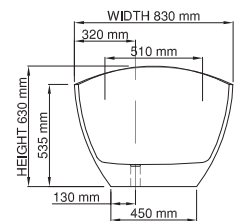

thin-edge

Price: \$ 6, 650.00  
 Size (l) x (w) x (h): 1715mm x 830mm x 535/630mm  
 Waste to floor: 115mm  
 Water capacity: 290 L  
 Overflow: No overflow  
 Material: DADOquartz®  
 Finish: Matte / Satin

Base dimensions: 715mm x 450mm  
 Edge width: 20mm  
 Waste diameter: 50mm - fits Bespoke 40mm plug  
 Weight: 90kg  
**Shipping information**  
 Packing dimensions: 1800mm x 910mm x 770mm  
 Shipping mass: 140kg