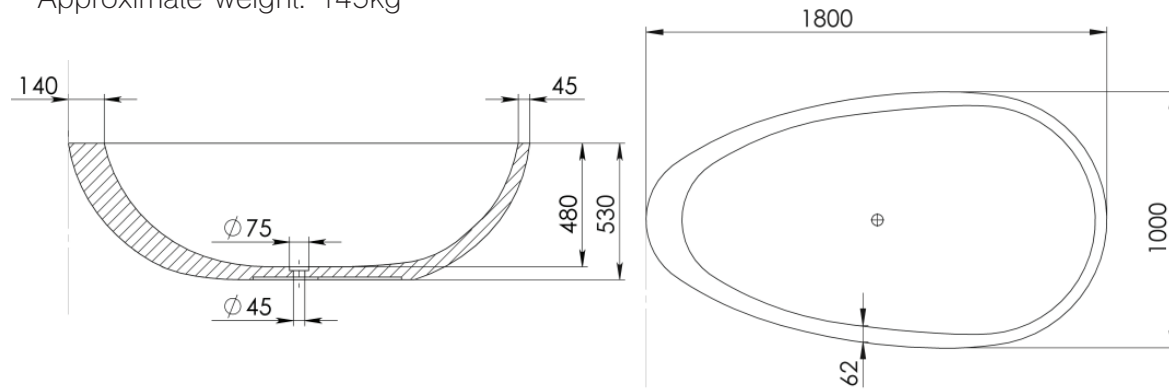

Approximate weight: 145kg

PRODUCT SIZE: 1800MM

PRODUCT CODE: PB4095-18

5 YEAR RESIDENTIAL MANUFACTURER'S WARRANTY

3 YEAR COMMERCIAL MANUFACTURER'S WARRANTY

Pietra Bianca offers an optional overflow drain and/or a complimenting stone drain cover at an additional cost.