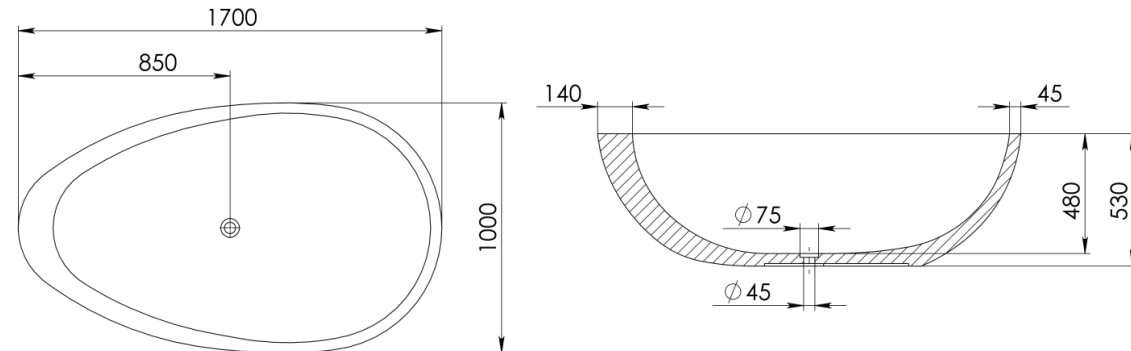

PIETRA BIANCA MATERIAL

The Whitney freestanding bath is made from our eco-friendly non-porous composite stone material. Created from our unique blend of reclaimed marble, limestone and engineered resins, our composite stone offers great heat retention, durability, is environmentally friendly and warm to the touch.

Approximate weight: 135kg