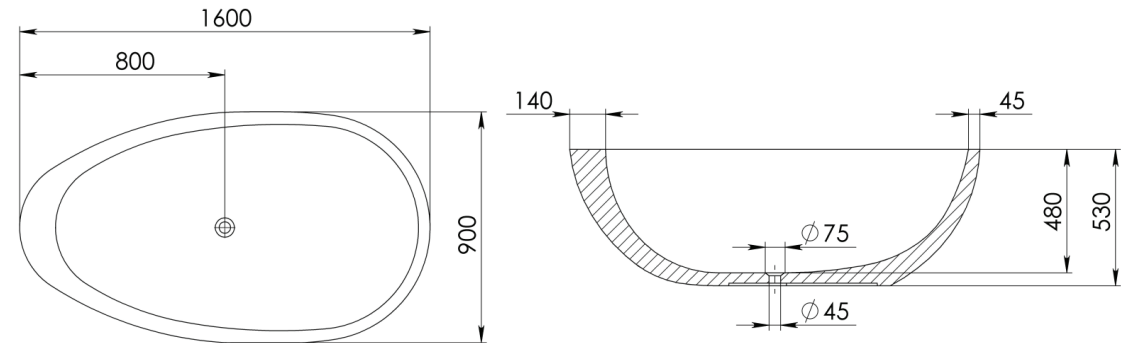

PIETRA BIANCA MATERIAL

The Whitney freestanding bath is made from our eco-friendly non-porous composite stone material. Created from our unique blend of reclaimed marble, limestone and engineered resins, our composite stone offers great heat retention, durability, is environmentally friendly and warm to the touch.

Approximate weight: 125kg