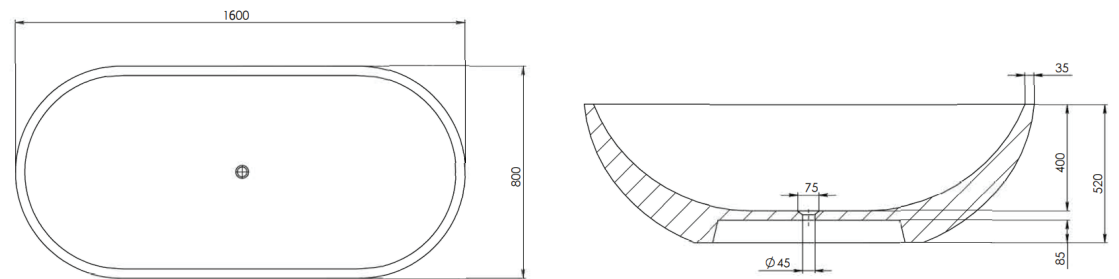

Approximate weight: 125kg

PRODUCT SIZE: 1600MM

PRODUCT CODE: PB4100-16

5 YEAR RESIDENTIAL MANUFACTURER'S WARRANTY

3 YEAR COMMERCIAL MANUFACTURER'S WARRANTY

Pietra Bianca offers an optional overflow drain and/or a complimenting stone drain cover at an additional cost.