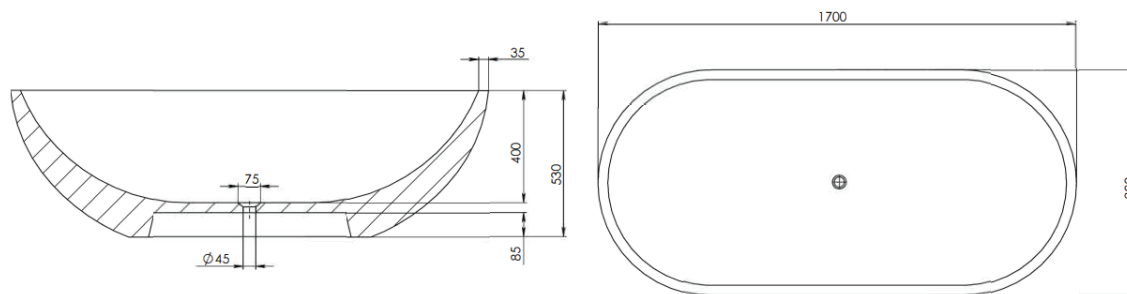

Approximate weight: 135kg

PRODUCT SIZE: 1700MM

PRODUCT CODE: PB4100-17

5 YEAR RESIDENTIAL
MANUFACTURER'S WARRANTY

3 YEAR COMMERCIAL
MANUFACTURER'S WARRANTY

Pietra Bianca offers an optional overflow drain and/or a complimenting stone drain cover at an additional cost.