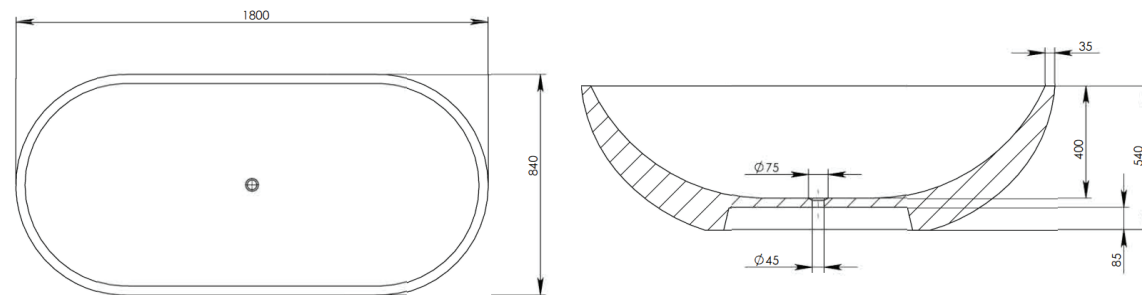

Approximate weight: 145kg

PRODUCT SIZE: 1800MM

PRODUCT CODE: PB4100-18

5 YEAR RESIDENTIAL
MANUFACTURER'S WARRANTY

3 YEAR COMMERCIAL
MANUFACTURER'S WARRANTY

Pietra Bianca offers an optional overflow drain and/or a complimenting stone drain cover at an additional cost.