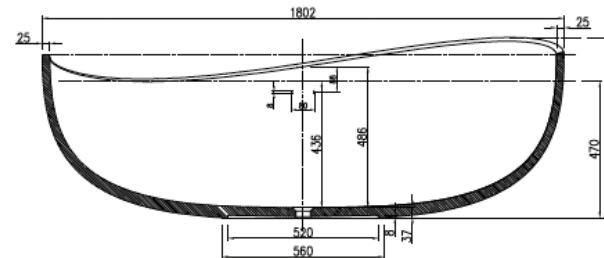

Approximate weight: 160kg

PRODUCT SIZE: 1800MM

PRODUCT CODE: PB4001

5 YEAR RESIDENTIAL
MANUFACTURER'S WARRANTY

3 YEAR COMMERCIAL
MANUFACTURER'S WARRANTY

Pietra Bianca offers an optional overflow drain and/or a complimenting stone drain cover at an additional cost.