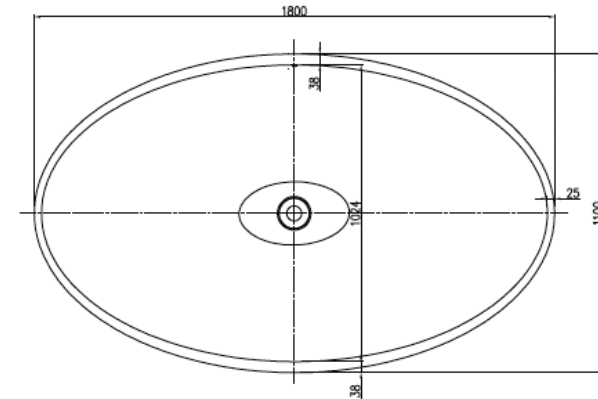

Approximate weight: 160kg

PRODUCT SIZE: 1800MM

PRODUCT CODE: PB4001

5 YEAR RESIDENTIAL
MANUFACTURER'S WARRANTY

3 YEAR COMMERCIAL
MANUFACTURER'S WARRANTY

Pietra Bianca offers an optional overflow drain and/or a complimenting stone drain cover at an additional cost.