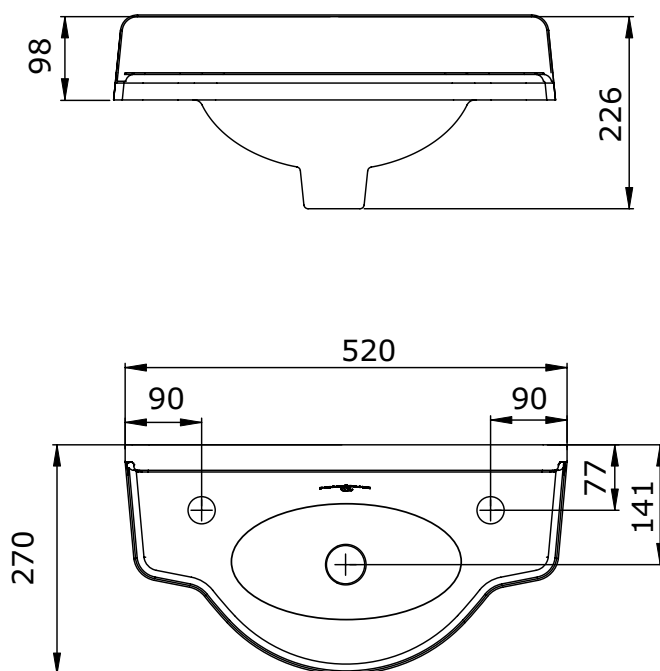

---

Specification Sheet - Victorian 520mm Basin - 2522

---

- Made in England
- Premium quality porcelain bathroomware
- Five year warranty
- Available with 2 tap holes
- Standard 32mm wastes available
- We recommend having the product on site for your installer to measure from for installation set out. Each handcrafted product will have its own unique measurements.