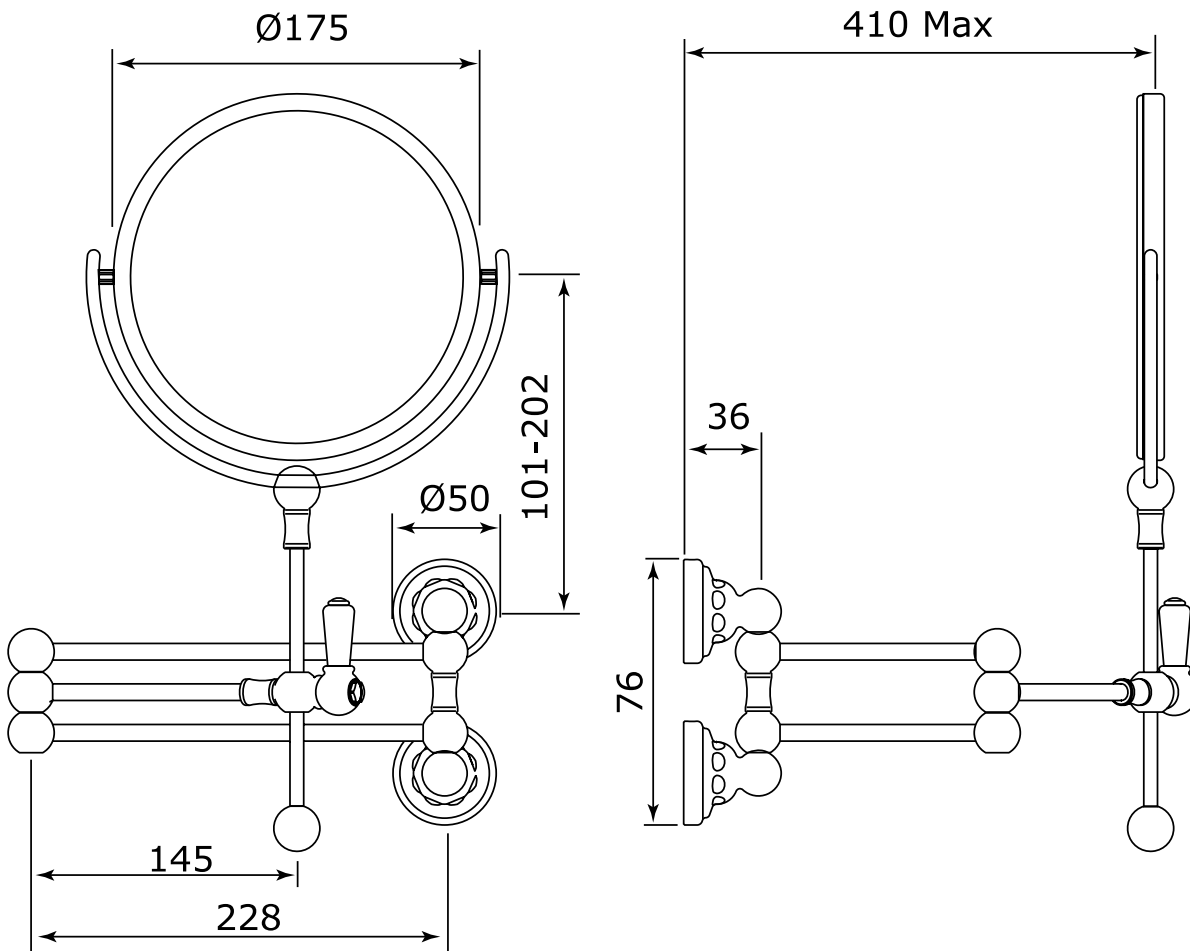

Specification Sheet - AU.6918 - Shaving or vanity mirror

- Made in England
- Produced from brass
- Concealed wall mounts
- Premium quality accessories
- White porcelain handle can be changed to Black porcelain at a small additional cost
- Select from Chrome, Nickel, Pewter, Gold, English Bronze or uncoated bare brass
- Five year warranty