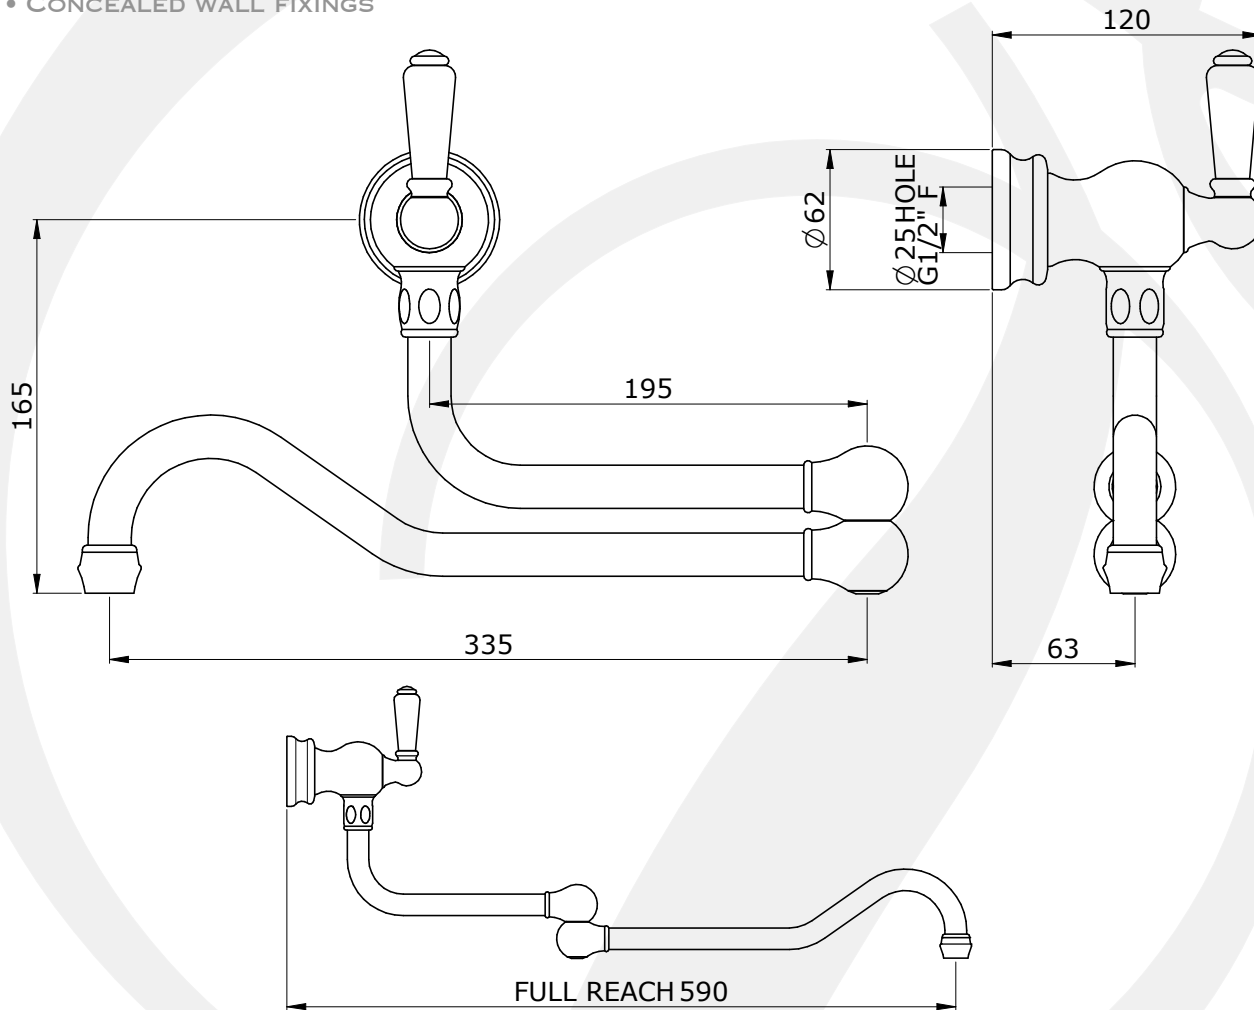

• SPECIFICATION •

• AU.4417 - TRADITIONAL POT FILLER WITH LEVER HANDLE

- HANDCRAFTED IN THE UK
- 1/4 TURN CERAMIC DISC FLOW CONTROL
- VERNIER INSERT FOR ACCURATE HANDLE ALIGNMENT
- UNIQUE HANDLE CONSTRUCTION WITH INTEGRAL BEARING RING
- SUPPLIED WITH WHITE CERAMIC LEVERS
- FULLY EXTENDED REACH 590MM
- MOUNTING WALL PLUGS/SCREWS AND PLATE SUPPLIED
- FLOW REGULATED TO 8.3L/MIN
- CONCEALED WALL FIXINGS

AVAILABLE FINISHES:

- CHROME
- NICKEL
- PEWTER
- POLISHED BRASS
- SATIN BRASS
- GOLD
- ENGLISH BRONZE

• TEMP RANGE:
MIN 1°C / 34°F
MAX 70°C / 158°F

• RECOMMENDED
WORKING PRESSURE:
MIN 1BAR / 15PSI
MAX 5BAR / 75PSI

• PACKED WEIGHT:
3.15 KG

AVAILABLE OPTIONS:

- BLACK CERAMIC OR PLATED LEVERS
- MATCHING SOAP DISPENSERS