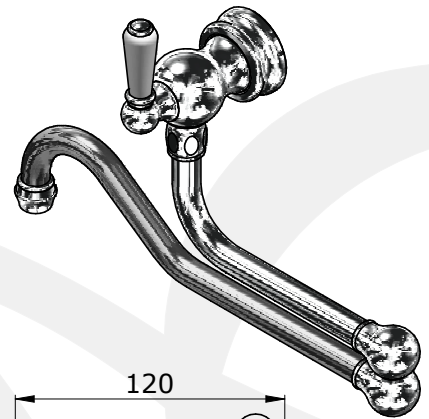

• SPECIFICATION •

• AU.4417 - TRADITIONAL POT FILLER WITH LEVER HANDLE

- HANDCRAFTED IN THE UK
- 1/4 TURN CERAMIC DISC FLOW CONTROL
- VERNIER INSERT FOR ACCURATE HANDLE ALIGNMENT
- UNIQUE HANDLE CONSTRUCTION WITH INTEGRAL BEARING RING
- SUPPLIED WITH WHITE CERAMIC LEVERS
- FULLY EXTENDED REACH 590MM
- MOUNTING WALL PLUGS/SCREWS AND PLATE SUPPLIED
- FLOW REGULATED TO 8.3L/MIN
- CONCEALED WALL FIXINGS

AVAILABLE FINISHES:

- CHROME
- NICKEL
- PEWTER
- POLISHED BRASS
- SATIN BRASS
- GOLD
- ENGLISH BRONZE

• TEMP RANGE:
MIN 1°C / 34°F
MAX 70°C / 158°F

• RECOMMENDED
WORKING PRESSURE:
MIN 1BAR / 15PSI
MAX 5BAR / 75PSI

• PACKED WEIGHT:
3.15 KG

AVAILABLE OPTIONS:

- BLACK CERAMIC OR PLATED LEVERS
- MATCHING SOAP DISPENSERS