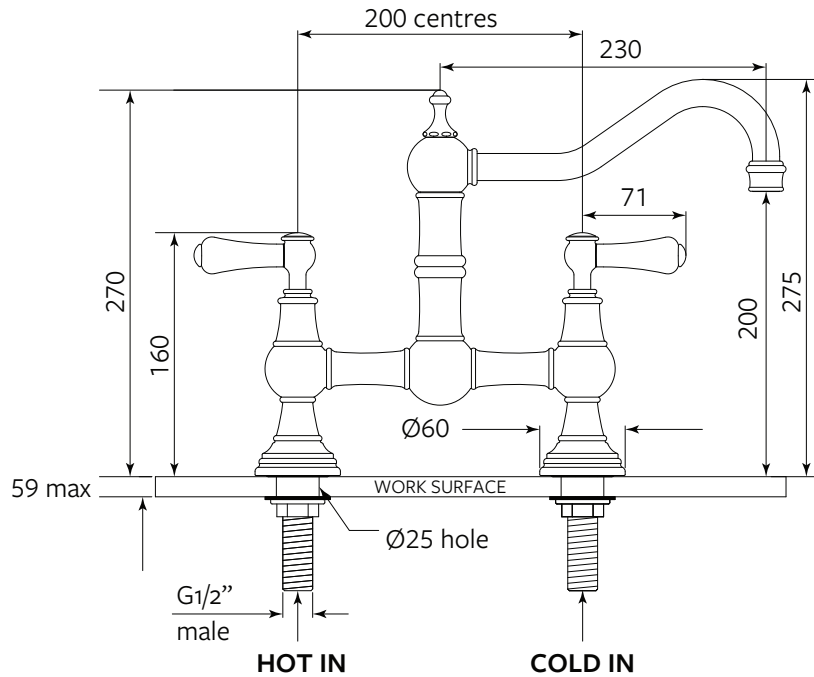

Hambleton

AUSH.4751

MODEL	CODE
Hambleton - Chrome	AUSH.4751CPWPC
Hambleton - Nickel	AUSH.4751NIWPC
Hambleton - Pewter	AUSH.4751PFWPC
Hambleton - English Bronze	AUSH.4751EBWPC
Hambleton - Satin Brass	AUSH.4751SBWPC
Hambleton - Polished Brass	AUSH.4751BRWPC
Hambleton - Gold	AUSH.4751IGWPC