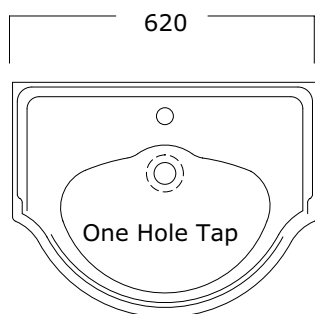

Specification Sheet - Edwardian 630mm handbasin

- 2900 zero holes / 2901 one hole / 2902 two hole / 2903 three hole
- 2904 pedestal optional

2904 Pedestal - open cavity at back to the floor for floor outlet

2901 One hole

2902 Two hole

2903 Three hole

- Made in England
- Premium quality porcelain bathroomware
- Five year warranty
- Available with or without pedestal
- Available with 0, 1, 2 and 3 tap holes
- Central tap hole 35mm diameter (models 2901 & 2903)
- Outer pair of tap holes 28mm diameter (models 2902 & 2903)
- Standard 32mm wastes available
- We recommend having the product on site for your installer to measure from for installation set out. Each handcrafted product will have its own unique measurements.

Hawthorn Hill

Luxury Detailing

SINGLE 2 LEG CURVED WALL BASIN STAND.
ORNATE BALL JOINTS & ORNATE POINTED
FEET. W550 X D260 X H880 X T170

CODE: HHRC-ED-630-RP

- MADE IN ENGLAND TO ORDER
- HAND CRAFTED & HAND FINISHED
- PREMIUM BRASS FITTINGS & 25MM TUBE
- HEIGHT ADJUSTABLE AT TOP & FEET
- CONCEALED WALL MOUNTS
- OPTIONAL FOOT PIN INTO THE FLOOR
- DEMOUNTABLE FOR TRANSPORT
- ORNATE JOINT STYLE
- ORNATE POINTED FEET
- DESIGNED TO SUPPORT PERRIN & ROWE 2900-3 EDWARDIAN 630MM BASIN