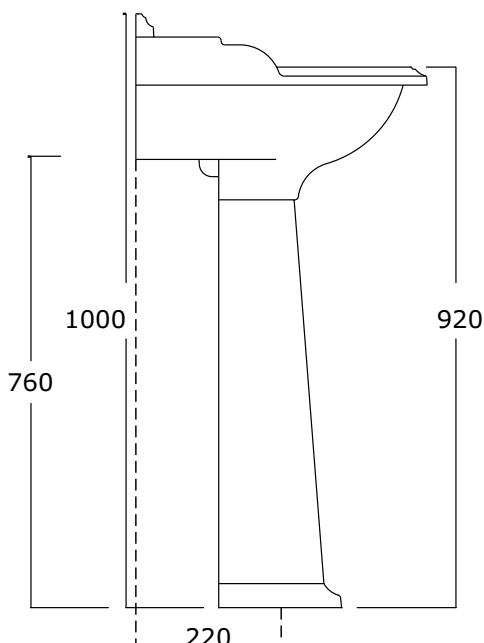

Specification Sheet - Edwardian 630mm handbasin

- 2900 zero holes / 2901 one hole / 2902 two hole / 2903 three hole
- 2904 pedestal optional

2904 Pedestal - open cavity at back to the floor for floor outlet

2901 One hole

2902 Two hole

2903 Three hole

- Made in England
- Premium quality porcelain bathroomware
- Five year warranty
- Available with or without pedestal
- Available with 0, 1, 2 and 3 tap holes
- Central tap hole 35mm diameter (models 2901 & 2903)
- Outer pair of tap holes 28mm diameter (models 2902 & 2903)
- Standard 32mm wastes available
- We recommend having the product on site for your installer to measure from for installation set out. Each handcrafted product will have its own unique measurements.

Hawthorn Hill

Luxury Detailing

SINGLE 2 LEG CURVED WALL BASIN STAND.
ORNATE BALL JOINTS & ORNATE POINTED
FEET. W550 X D260 X H880 X T170

CODE: HHRC-ED-630-RP

- MADE IN ENGLAND TO ORDER
- HAND CRAFTED & HAND FINISHED
- PREMIUM BRASS FITTINGS & 25MM TUBE
- HEIGHT ADJUSTABLE AT TOP & FEET
- CONCEALED WALL MOUNTS
- OPTIONAL FOOT PIN INTO THE FLOOR
- DEMOUNTABLE FOR TRANSPORT
- ORNATE JOINT STYLE
- ORNATE POINTED FEET
- DESIGNED TO SUPPORT PERRIN & ROWE 2900-3 EDWARDIAN 630MM BASIN