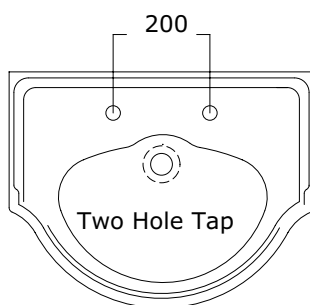

Specification Sheet - Edwardian 630mm handbasin

- 2900 zero holes / 2901 one hole / 2902 two hole / 2903 three hole
- 2904 pedestal optional

2904 Pedestal - open cavity at back to the floor for floor outlet

2901 One hole

2902 Two hole

2903 Three hole

- Made in England
- Premium quality porcelain bathroomware
- Five year warranty
- Available with or without pedestal
- Available with 0, 1, 2 and 3 tap holes
- Central tap hole 35mm diameter (models 2901 & 2903)
- Outer pair of tap holes 28mm diameter (models 2902 & 2903)
- Standard 32mm wastes available
- We recommend having the product on site for your installer to measure from for installation set out. Each handcrafted product will have its own unique measurements.

Hawthorn Hill

Luxury Detailing

SINGLE 2 LEG CURVED WALL BASIN STAND.
ORNATE BALL JOINTS & ORNATE POINTED
FEET. W550 X D260 X H880 X T170

CODE: HHRC-ED-630-RP

- MADE IN ENGLAND TO ORDER
- HAND CRAFTED & HAND FINISHED
- PREMIUM BRASS FITTINGS & 25MM TUBE
- HEIGHT ADJUSTABLE AT TOP & FEET
- CONCEALED WALL MOUNTS
- OPTIONAL FOOT PIN INTO THE FLOOR
- DEMOUNTABLE FOR TRANSPORT
- ORNATE JOINT STYLE
- ORNATE POINTED FEET
- DESIGNED TO SUPPORT PERRIN & ROWE 2900-3 EDWARDIAN 630MM BASIN