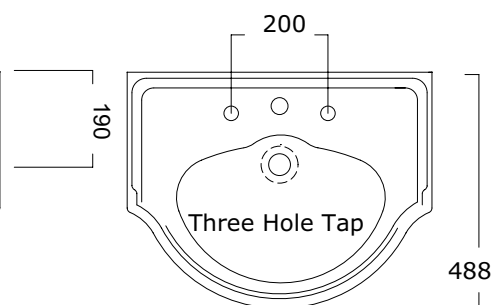

Specification Sheet - Edwardian 630mm handbasin

- 2900 zero holes / 2901 one hole / 2902 two hole / 2903 three hole
- 2904 pedestal optional

2904 Pedestal - open cavity at back to the floor for floor outlet

2901 One hole

2902 Two hole

2903 Three hole

- Made in England
- Premium quality porcelain bathroomware
- Five year warranty
- Available with or without pedestal
- Available with 0, 1, 2 and 3 tap holes
- Central tap hole 35mm diameter (models 2901 & 2903)
- Outer pair of tap holes 28mm diameter (models 2902 & 2903)
- Standard 32mm wastes available
- We recommend having the product on site for your installer to measure from for installation set out. Each handcrafted product will have its own unique measurements.

Hawthorn Hill

Luxury Detailing

SINGLE 2 LEG CURVED WALL BASIN STAND.
ORNATE BALL JOINTS & ORNATE POINTED
FEET. W550 X D260 X H880 X T170

CODE: HHRC-ED-630-RP

- MADE IN ENGLAND TO ORDER
- HAND CRAFTED & HAND FINISHED
- PREMIUM BRASS FITTINGS & 25MM TUBE
- HEIGHT ADJUSTABLE AT TOP & FEET
- CONCEALED WALL MOUNTS
- OPTIONAL FOOT PIN INTO THE FLOOR
- DEMOUNTABLE FOR TRANSPORT
- ORNATE JOINT STYLE
- ORNATE POINTED FEET
- DESIGNED TO SUPPORT PERRIN & ROWE 2900-3 EDWARDIAN 630MM BASIN