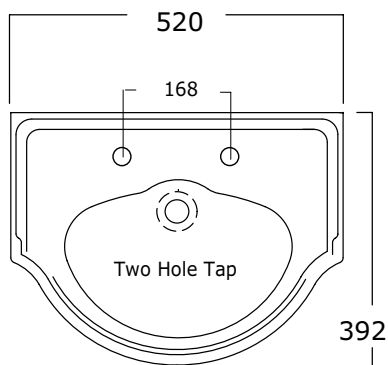

Specification Sheet - Edwardian 520mm handbasin

- 2920 zero holes / 2921 one hole / 2922 two hole / 2923 three hole
- 2904 pedestal optional

- Made in England
- Premium quality porcelain bathroomware
- Five year warranty
- Available with or without pedestal
- Available with 0, 1, 2 and 3 tap holes
- Central tap hole 35mm diameter (models 2921 & 2923)
- Outer pair of tap holes 28mm diameter (models 2922 & 2923)
- Standard 32mm wastes available
- We recommend having the product on site for your installer to measure from for installation set out. Each handcrafted product will have its own unique measurements.

Hawthorn Hill

Luxury Detailing

SINGLE 2 LEG CURVED WALL BASIN STAND.
ORNATE BALL JOINTS & ORNATE POINTED
FEET. W475 X D230 X H880 X T170

CODE: HHRC-ED-520-RP

- MADE IN ENGLAND TO ORDER
- HAND CRAFTED & HAND FINISHED
- PREMIUM BRASS FITTINGS & 25MM TUBE
- HEIGHT ADJUSTABLE AT TOP & FEET
- CONCEALED WALL MOUNTS
- OPTIONAL FOOT PIN INTO THE FLOOR
- DEMOUNTABLE FOR TRANSPORT
- ORNATE JOINT STYLE
- ORNATE POINTED FEET
- DESIGNED TO SUPPORT PERRIN & ROWE 2920-3 EDWARDIAN 520MM BASIN