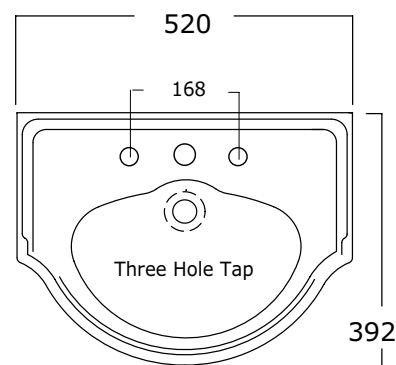

Specification Sheet - Edwardian 520mm handbasin

- 2920 zero holes / 2921 one hole / 2922 two hole / 2923 three hole
- 2904 pedestal optional

- Made in England
- Premium quality porcelain bathroomware
- Five year warranty
- Available with or without pedestal
- Available with 0, 1, 2 and 3 tap holes
- Central tap hole 35mm diameter (models 2921 & 2923)
- Outer pair of tap holes 28mm diameter (models 2922 & 2923)
- Standard 32mm wastes available
- We recommend having the product on site for your installer to measure from for installation set out. Each handcrafted product will have its own unique measurements.

Hawthorn Hill

Luxury Detailing

SINGLE 2 LEG CURVED WALL BASIN STAND.
ORNATE BALL JOINTS & ORNATE POINTED
FEET. W475 X D230 X H880 X T170

CODE: HHRC-ED-520-RP

- MADE IN ENGLAND TO ORDER
- HAND CRAFTED & HAND FINISHED
- PREMIUM BRASS FITTINGS & 25MM TUBE
- HEIGHT ADJUSTABLE AT TOP & FEET
- CONCEALED WALL MOUNTS
- OPTIONAL FOOT PIN INTO THE FLOOR
- DEMOUNTABLE FOR TRANSPORT
- ORNATE JOINT STYLE
- ORNATE POINTED FEET
- DESIGNED TO SUPPORT PERRIN & ROWE 2920-3 EDWARDIAN 520MM BASIN