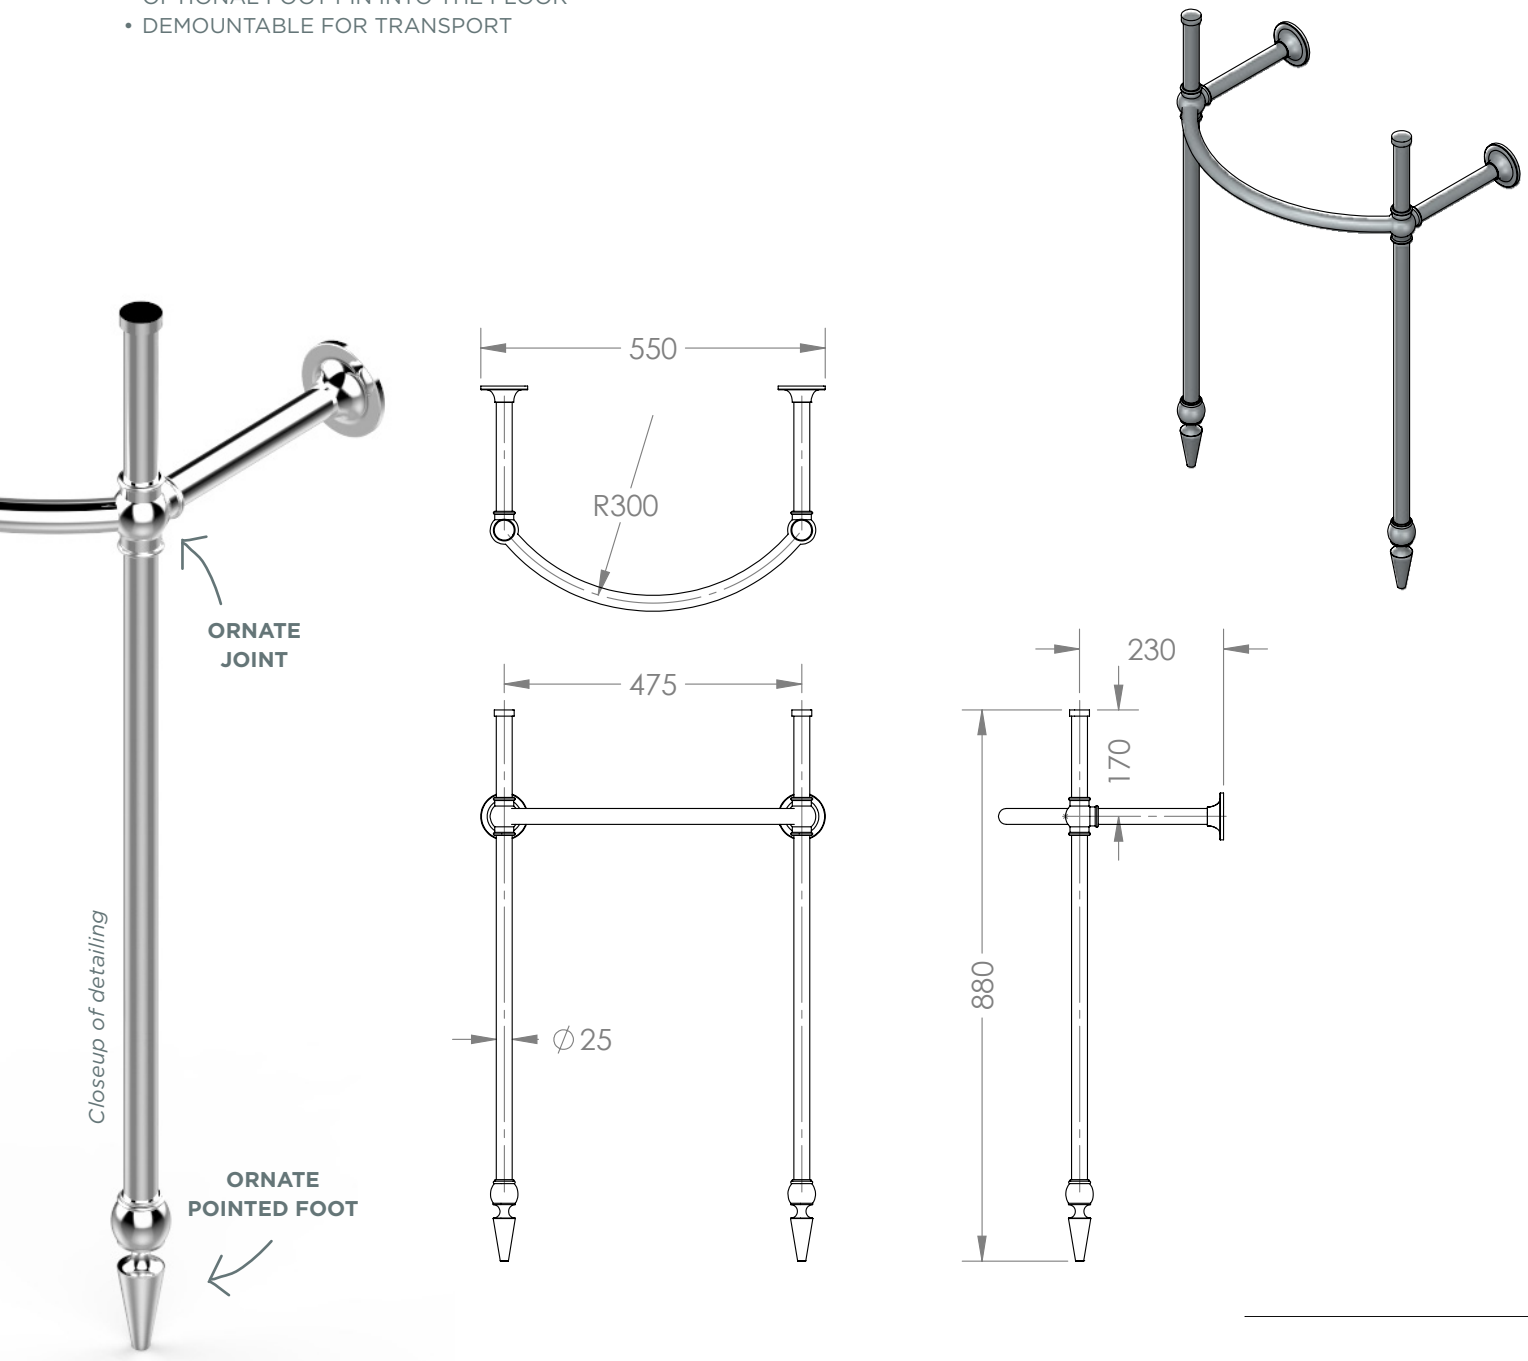

Specification Sheet - Edwardian 520mm handbasin

- 2920 zero holes / 2921 one hole / 2922 two hole / 2923 three hole
- 2904 pedestal optional

- Made in England
- Premium quality porcelain bathroomware
- Five year warranty
- Available with or without pedestal
- Available with 0, 1, 2 and 3 tap holes
- Central tap hole 35mm diameter (models 2921 & 2923)
- Outer pair of tap holes 28mm diameter (models 2922 & 2923)
- Standard 32mm wastes available
- We recommend having the product on site for your installer to measure from for installation set out. Each handcrafted product will have its own unique measurements.

Hawthorn Hill

Luxury Detailing

SINGLE 2 LEG CURVED WALL BASIN STAND.
ORNATE BALL JOINTS & ORNATE POINTED
FEET. W475 X D230 X H880 X T170

CODE: HHRC-ED-520-RP

- MADE IN ENGLAND TO ORDER
- HAND CRAFTED & HAND FINISHED
- PREMIUM BRASS FITTINGS & 25MM TUBE
- HEIGHT ADJUSTABLE AT TOP & FEET
- CONCEALED WALL MOUNTS
- OPTIONAL FOOT PIN INTO THE FLOOR
- DEMOUNTABLE FOR TRANSPORT
- ORNATE JOINT STYLE
- ORNATE POINTED FEET
- DESIGNED TO SUPPORT PERRIN & ROWE 2920-3 EDWARDIAN 520MM BASIN