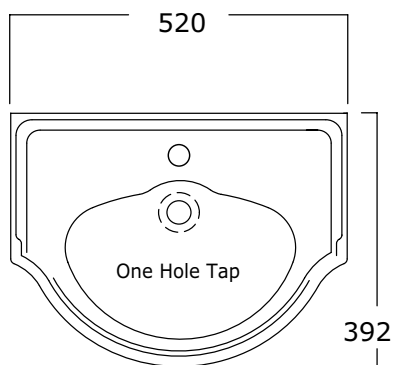

Specification Sheet - Edwardian 520mm handbasin

- 2920 zero holes / 2921 one hole / 2922 two hole / 2923 three hole
- 2904 pedestal optional

- Made in England
- Premium quality porcelain bathroomware
- Five year warranty
- Available with or without pedestal
- Available with 0, 1, 2 and 3 tap holes
- Central tap hole 35mm diameter (models 2921 & 2923)
- Outer pair of tap holes 28mm diameter (models 2922 & 2923)
- Standard 32mm wastes available
- We recommend having the product on site for your installer to measure from for installation set out. Each handcrafted product will have its own unique measurements.

Hawthorn Hill

Luxury Detailing

SINGLE 2 LEG CURVED WALL BASIN STAND.
ORNATE BALL JOINTS & ORNATE POINTED
FEET. W475 X D230 X H880 X T170

CODE: HHRC-ED-520-RP

- MADE IN ENGLAND TO ORDER
- HAND CRAFTED & HAND FINISHED
- PREMIUM BRASS FITTINGS & 25MM TUBE
- HEIGHT ADJUSTABLE AT TOP & FEET
- CONCEALED WALL MOUNTS
- OPTIONAL FOOT PIN INTO THE FLOOR
- DEMOUNTABLE FOR TRANSPORT
- ORNATE JOINT STYLE
- ORNATE POINTED FEET
- DESIGNED TO SUPPORT PERRIN & ROWE 2920-3 EDWARDIAN 520MM BASIN