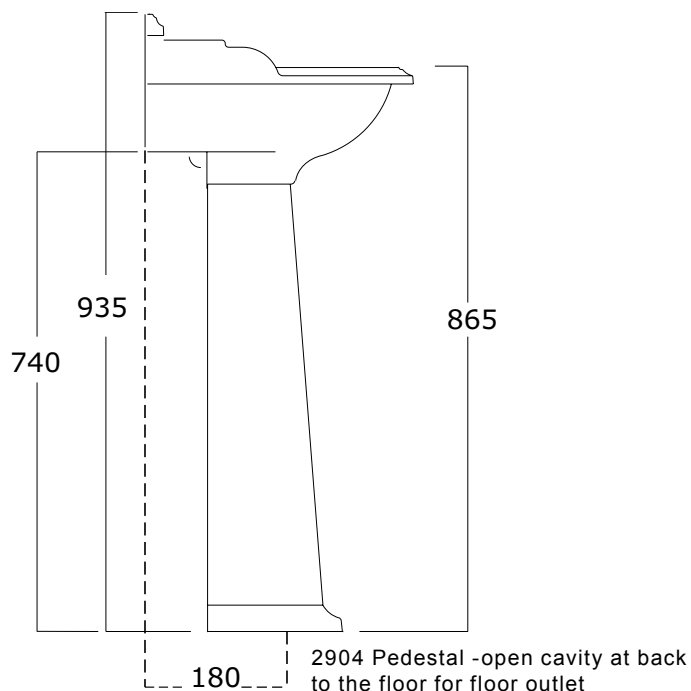

## Specification Sheet - Edwardian 520mm handbasin

- 2920 zero holes / 2921 one hole / 2922 two hole / 2923 three hole
- 2904 pedestal optional

- Made in England
- Premium quality porcelain bathroomware
- Five year warranty
- Available with or without pedestal
- Available with 0, 1, 2 and 3 tap holes
- Central tap hole 35mm diameter (models 2921 & 2923)
- Outer pair of tap holes 28mm diameter (models 2922 & 2923)
- Standard 32mm wastes available
- We recommend having the product on site for your installer to measure from for installation set out. Each handcrafted product will have its own unique measurements.