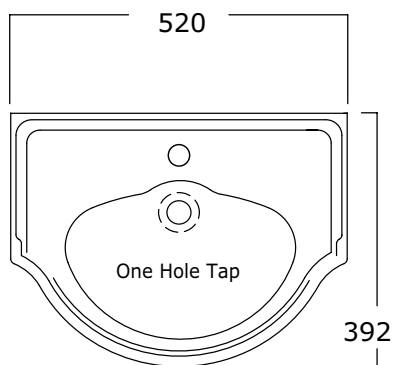

## Specification Sheet - Edwardian 520mm handbasin

- 2920 zero holes / 2921 one hole / 2922 two hole / 2923 three hole
- 2904 pedestal optional

- Made in England
- Premium quality porcelain bathroomware
- Five year warranty
- Available with or without pedestal
- Available with 0, 1, 2 and 3 tap holes
- Central tap hole 35mm diameter (models 2921 & 2923)
- Outer pair of tap holes 28mm diameter (models 2922 & 2923)
- Standard 32mm wastes available
- We recommend having the product on site for your installer to measure from for installation set out. Each handcrafted product will have its own unique measurements.