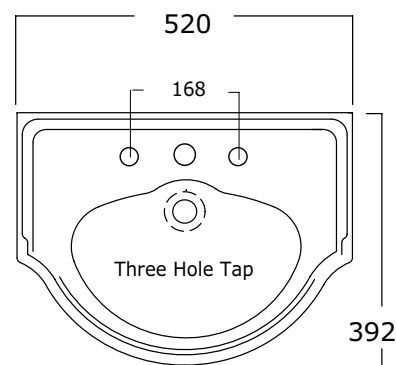

## Specification Sheet - Edwardian 520mm handbasin

- 2920 zero holes / 2921 one hole / 2922 two hole / 2923 three hole
- 2904 pedestal optional

- Made in England
- Premium quality porcelain bathroomware
- Five year warranty
- Available with or without pedestal
- Available with 0, 1, 2 and 3 tap holes
- Central tap hole 35mm diameter (models 2921 & 2923)
- Outer pair of tap holes 28mm diameter (models 2922 & 2923)
- Standard 32mm wastes available
- We recommend having the product on site for your installer to measure from for installation set out. Each handcrafted product will have its own unique measurements.