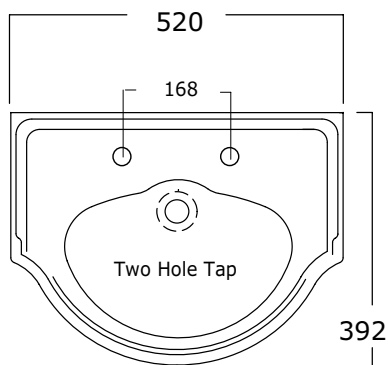

## Specification Sheet - Edwardian 520mm handbasin

- 2920 zero holes / 2921 one hole / 2922 two hole / 2923 three hole
- 2904 pedestal optional

- Made in England
- Premium quality porcelain bathroomware
- Five year warranty
- Available with or without pedestal
- Available with 0, 1, 2 and 3 tap holes
- Central tap hole 35mm diameter (models 2921 & 2923)
- Outer pair of tap holes 28mm diameter (models 2922 & 2923)
- Standard 32mm wastes available
- We recommend having the product on site for your installer to measure from for installation set out. Each handcrafted product will have its own unique measurements.