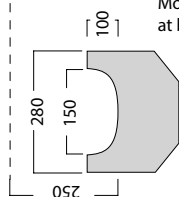

Specification Sheet - Art Deco 630mm handbasin

- 2930 zero holes / 2931 one hole / 2932 two hole / 2933 three hole
- 2934 pedestal optional

Model: 2931 - One Tap Hole

Model: 2932 - Two Tap Holes

Model: 2933 - Three Tap Holes

Model: 2934 Pedestal - open cavity
at back to the floor for floor outlet

- Made in England
- Premium quality porcelain bathroomware
- Five year warranty
- Available with or without pedestal
- Available with 0, 1, 2 and 3 tap holes
- Central tap hole 35mm diameter (models 2931 & 2933)
- Outer pair of tap holes 28mm diameter (models 2932 & 2933)
- Standard 32mm wastes available
- We recommend having the product on site for your installer to measure from for installation set out. Each handcrafted product will have its own unique measurements.

Specifications