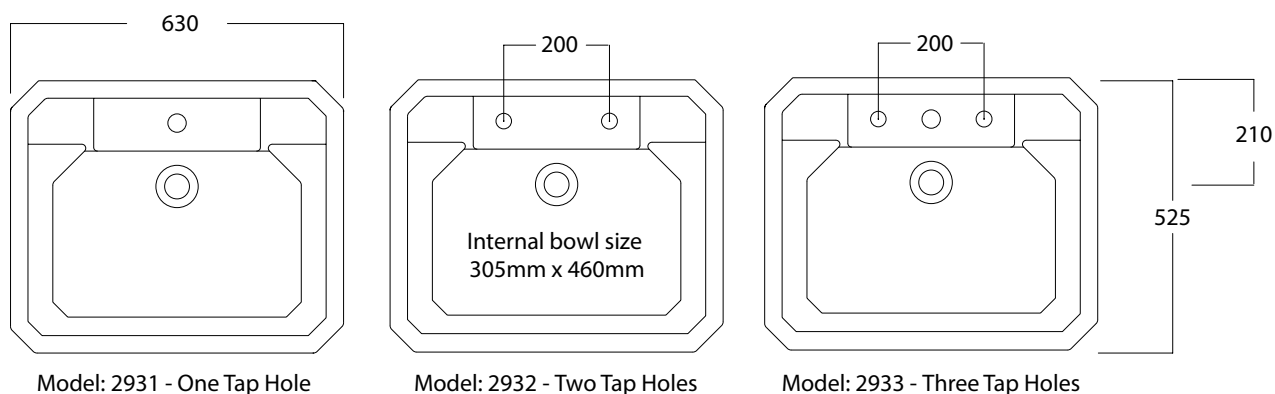

Specification Sheet - Art Deco 630mm handbasin

- 2930 zero holes / 2931 one hole / 2932 two hole / 2933 three hole
- 2934 pedestal optional

Model: 2931 - One Tap Hole

Model: 2932 - Two Tap Holes

Model: 2933 - Three Tap Holes

Model: 2934 Pedestal - open cavity
at back to the floor for floor outlet

- Made in England
- Premium quality porcelain bathroomware
- Five year warranty
- Available with or without pedestal
- Available with 0, 1, 2 and 3 tap holes
- Central tap hole 35mm diameter (models 2931 & 2933)
- Outer pair of tap holes 28mm diameter (models 2932 & 2933)
- Standard 32mm wastes available
- We recommend having the product on site for your installer to measure from for installation set out. Each handcrafted product will have its own unique measurements.