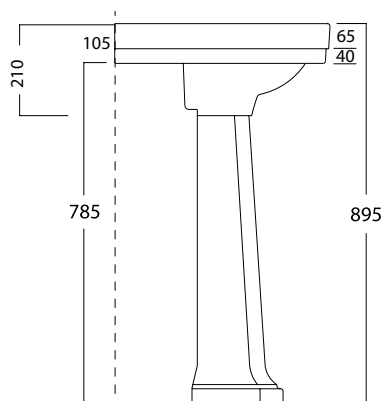

Specification Sheet - Art Deco 630mm handbasin

- 2930 zero holes / 2931 one hole / 2932 two hole / 2933 three hole
- 2934 pedestal optional

Model: 2931 - One Tap Hole

Model: 2932 - Two Tap Holes

Model: 2933 - Three Tap Holes

Model: 2934 Pedestal - open cavity
at back to the floor for floor outlet

- Made in England
- Premium quality porcelain bathroomware
- Five year warranty
- Available with or without pedestal
- Available with 0, 1, 2 and 3 tap holes
- Central tap hole 35mm diameter (models 2931 & 2933)
- Outer pair of tap holes 28mm diameter (models 2932 & 2933)
- Standard 32mm wastes available
- We recommend having the product on site for your installer to measure from for installation set out. Each handcrafted product will have its own unique measurements.

Specifications