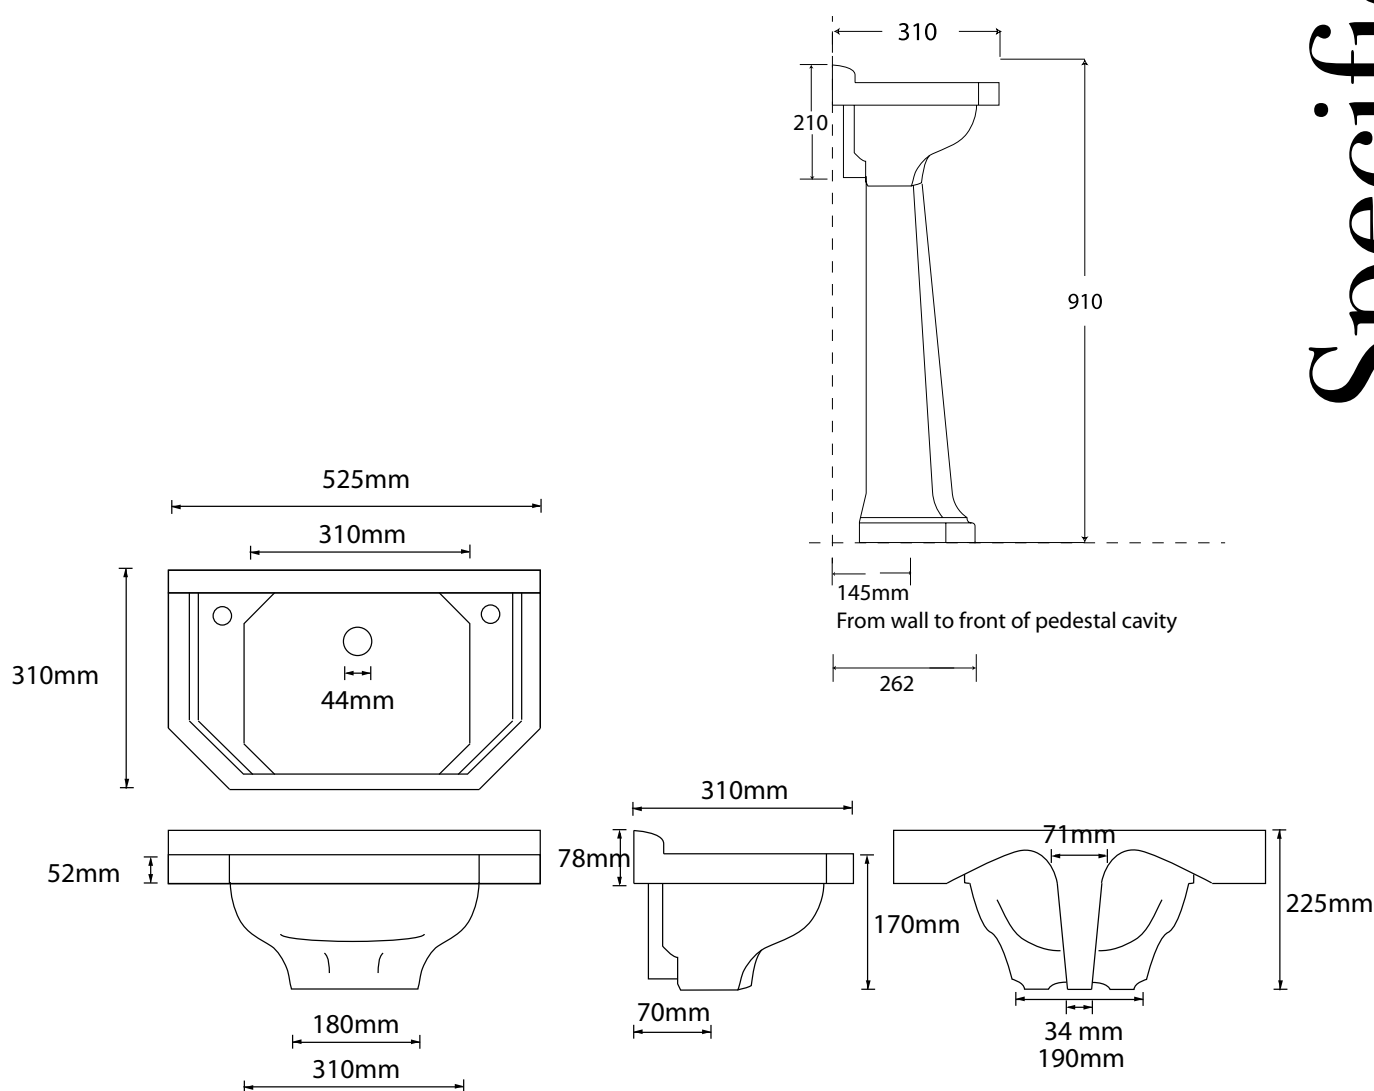

Specification Sheet - Art Deco 525mm powder room basin  
 - 2950 zero holes / 2951 one hole / 2952 two hole  
 - 2934 pedestal optional

# Specifications

- Made in England
  - Premium quality porcelain bathroomware
  - Five year warranty
  - Available with or without pedestal
  - Available with 0, 1 or 2 tap holes
  - Tap holes 28mm diameter (models 2951 and 2952)
  - Standard 32mm wastes available
  - Overall height when mounted on pedestal
  - We recommend having the product on site for your installer to measure from for installation set out.
- Each handcrafted product will have its own unique measurements.