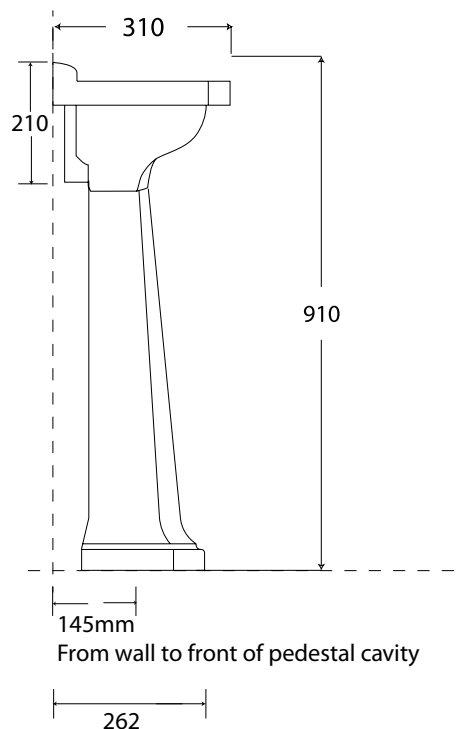

Specification Sheet - Art Deco 525mm powder room basin
 - 2950 zero holes / 2951 one hole / 2952 two hole
 - 2934 pedestal optional

- Made in England
- Premium quality porcelain bathroomware
- Five year warranty
- Available with or without pedestal
- Available with 0, 1, and 2 tap holes
- Tap holes 28mm diameter (models 2951 and 2952)
- Standard 32mm wastes available
- Overall height when mounted on pedestal

Hawthorn Hill

Luxury Detailing

SINGLE 2 LEG WALL MOUNTED BASIN
STAND. CONTEMP. JOINTS & STEPPED
FEET. W400 X D230 X H830 X T170

CODE: HHCS-ART-525SF-CS

- MADE IN ENGLAND TO ORDER
- HAND CRAFTED & HAND FINISHED
- PREMIUM BRASS FITTINGS & 25MM TUBE
- HEIGHT ADJUSTABLE AT TOP & FEET
- AVAILABLE IN BESPOKE SIZES
- CONCEALED WALL MOUNTS
- OPTIONAL FOOT PIN INTO THE FLOOR
- DEMOUNTABLE FOR TRANSPORT
- CONTEMPORARY JOINT STYLE
- CONTEMPORARY STEPPED FEET
- BENCHTOP NOT INCLUDED
- 13MM DIA. TUBULAR SHELF
- PLUMBING OUTLET MUST GO THROUGH THE REAR WALL
- DESIGNED TO SUPPORT PERRIN & ROWE 2950-2 ART DECO BASIN