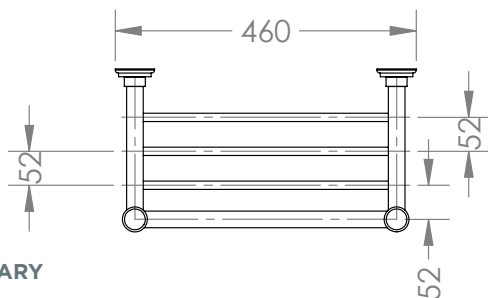

Specification Sheet - Art Deco 525mm powder room basin
 - 2950 zero holes / 2951 one hole / 2952 two hole
 - 2934 pedestal optional

- Made in England
- Premium quality porcelain bathroomware
- Five year warranty
- Available with or without pedestal
- Available with 0, 1, and 2 tap holes
- Tap holes 28mm diameter (models 2951 and 2952)
- Standard 32mm wastes available
- Overall height when mounted on pedestal

Hawthorn Hill

Luxury Detailing

SINGLE 2 LEG WALL MOUNTED BASIN
STAND. CONTEMP. JOINTS & STEPPED
FEET. W400 X D230 X H830 X T170

CODE: HHCS-ART-525SF-CS

- MADE IN ENGLAND TO ORDER
- HAND CRAFTED & HAND FINISHED
- PREMIUM BRASS FITTINGS & 25MM TUBE
- HEIGHT ADJUSTABLE AT TOP & FEET
- AVAILABLE IN BESPOKE SIZES
- CONCEALED WALL MOUNTS
- OPTIONAL FOOT PIN INTO THE FLOOR
- DEMOUNTABLE FOR TRANSPORT
- CONTEMPORARY JOINT STYLE
- CONTEMPORARY STEPPED FEET
- BENCHTOP NOT INCLUDED
- 13MM DIA. TUBULAR SHELF
- PLUMBING OUTLET MUST GO THROUGH THE REAR WALL
- DESIGNED TO SUPPORT PERRIN & ROWE 2950-2 ART DECO BASIN