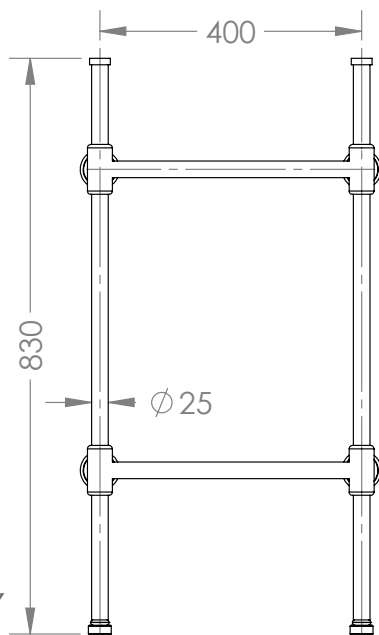

Specification Sheet - Art Deco 525mm powder room basin
 - 2950 zero holes / 2951 one hole / 2952 two hole
 - 2934 pedestal optional

- Made in England
- Premium quality porcelain bathroomware
- Five year warranty
- Available with or without pedestal
- Available with 0, 1, and 2 tap holes
- Tap holes 28mm diameter (models 2951 and 2952)
- Standard 32mm wastes available
- Overall height when mounted on pedestal

Hawthorn Hill

Luxury Detailing

SINGLE 2 LEG WALL MOUNTED BASIN
STAND. CONTEMP. JOINTS & STEPPED
FEET. W400 X D230 X H830 X T170

CODE: HHCS-ART-525SF-CS

- MADE IN ENGLAND TO ORDER
- HAND CRAFTED & HAND FINISHED
- PREMIUM BRASS FITTINGS & 25MM TUBE
- HEIGHT ADJUSTABLE AT TOP & FEET
- AVAILABLE IN BESPOKE SIZES
- CONCEALED WALL MOUNTS
- OPTIONAL FOOT PIN INTO THE FLOOR
- DEMOUNTABLE FOR TRANSPORT
- CONTEMPORARY JOINT STYLE
- CONTEMPORARY STEPPED FEET
- BENCHTOP NOT INCLUDED
- 13MM DIA. TUBULAR SHELF
- PLUMBING OUTLET MUST GO THROUGH THE REAR WALL
- DESIGNED TO SUPPORT PERRIN & ROWE 2950-2 ART DECO BASIN