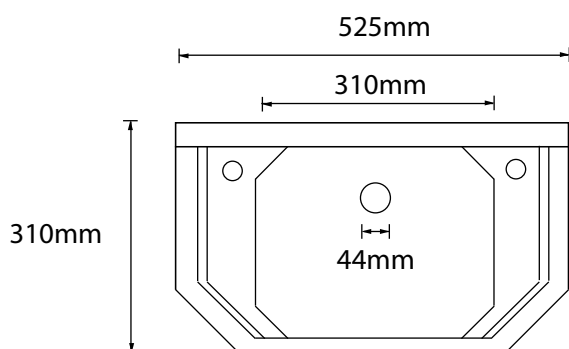

Specification Sheet - Art Deco 525mm powder room basin
 - 2950 zero holes / 2951 one hole / 2952 two hole
 - 2934 pedestal optional

- Made in England
- Premium quality porcelain bathroomware
- Five year warranty
- Available with or without pedestal
- Available with 0, 1, and 2 tap holes
- Tap holes 28mm diameter (models 2951 and 2952)
- Standard 32mm wastes available
- Overall height when mounted on pedestal

Hawthorn Hill

Luxury Detailing

SINGLE 2 LEG WALL MOUNTED BASIN
STAND. CONTEMP. JOINTS & STEPPED
FEET. W400 X D230 X H830 X T170

CODE: HHCS-ART-525SF-CS

- MADE IN ENGLAND TO ORDER
- HAND CRAFTED & HAND FINISHED
- PREMIUM BRASS FITTINGS & 25MM TUBE
- HEIGHT ADJUSTABLE AT TOP & FEET
- AVAILABLE IN BESPOKE SIZES
- CONCEALED WALL MOUNTS
- OPTIONAL FOOT PIN INTO THE FLOOR
- DEMOUNTABLE FOR TRANSPORT
- CONTEMPORARY JOINT STYLE
- CONTEMPORARY STEPPED FEET
- BENCHTOP NOT INCLUDED
- 13MM DIA. TUBULAR SHELF
- PLUMBING OUTLET MUST GO THROUGH THE REAR WALL
- DESIGNED TO SUPPORT PERRIN & ROWE 2950-2 ART DECO BASIN