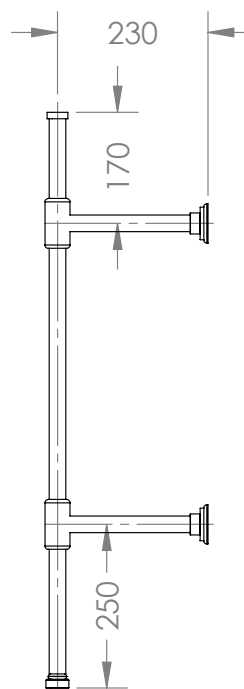

Specification Sheet - Art Deco 525mm powder room basin
 - 2950 zero holes / 2951 one hole / 2952 two hole
 - 2934 pedestal optional

- Made in England
- Premium quality porcelain bathroomware
- Five year warranty
- Available with or without pedestal
- Available with 0, 1, and 2 tap holes
- Tap holes 28mm diameter (models 2951 and 2952)
- Standard 32mm wastes available
- Overall height when mounted on pedestal

Hawthorn Hill

Luxury Detailing

SINGLE 2 LEG WALL MOUNTED BASIN
STAND. CONTEMP. JOINTS & STEPPED
FEET. W400 X D230 X H830 X T170

CODE: HHCS-ART-525SF-CS

- MADE IN ENGLAND TO ORDER
- HAND CRAFTED & HAND FINISHED
- PREMIUM BRASS FITTINGS & 25MM TUBE
- HEIGHT ADJUSTABLE AT TOP & FEET
- AVAILABLE IN BESPOKE SIZES
- CONCEALED WALL MOUNTS
- OPTIONAL FOOT PIN INTO THE FLOOR
- DEMOUNTABLE FOR TRANSPORT
- CONTEMPORARY JOINT STYLE
- CONTEMPORARY STEPPED FEET
- BENCHTOP NOT INCLUDED
- 13MM DIA. TUBULAR SHELF
- PLUMBING OUTLET MUST GO THROUGH THE REAR WALL
- DESIGNED TO SUPPORT PERRIN & ROWE 2950-2 ART DECO BASIN