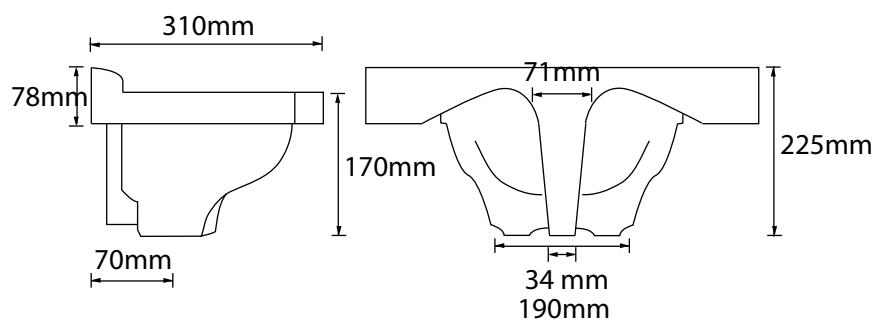

Specification Sheet - Art Deco 525mm powder room basin
 - 2950 zero holes / 2951 one hole / 2952 two hole
 - 2934 pedestal optional

- Made in England
- Premium quality porcelain bathroomware
- Five year warranty
- Available with or without pedestal
- Available with 0, 1, and 2 tap holes
- Tap holes 28mm diameter (models 2951 and 2952)
- Standard 32mm wastes available
- Overall height when mounted on pedestal

Hawthorn Hill

Luxury Detailing

SINGLE 2 LEG WALL MOUNTED BASIN
STAND. CONTEMP. JOINTS & STEPPED
FEET. W400 X D230 X H830 X T170

CODE: HHCS-ART-525SF-CS

- MADE IN ENGLAND TO ORDER
- HAND CRAFTED & HAND FINISHED
- PREMIUM BRASS FITTINGS & 25MM TUBE
- HEIGHT ADJUSTABLE AT TOP & FEET
- AVAILABLE IN BESPOKE SIZES
- CONCEALED WALL MOUNTS
- OPTIONAL FOOT PIN INTO THE FLOOR
- DEMOUNTABLE FOR TRANSPORT
- CONTEMPORARY JOINT STYLE
- CONTEMPORARY STEPPED FEET
- BENCHTOP NOT INCLUDED
- 13MM DIA. TUBULAR SHELF
- PLUMBING OUTLET MUST GO THROUGH THE REAR WALL
- DESIGNED TO SUPPORT PERRIN & ROWE 2950-2 ART DECO BASIN