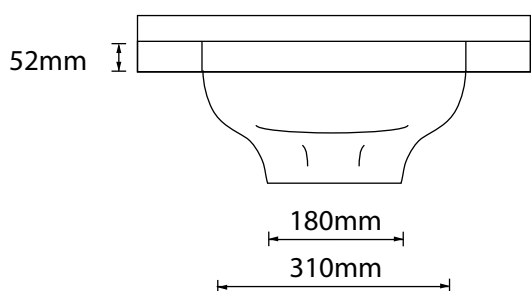

Specification Sheet - Art Deco 525mm powder room basin
 - 2950 zero holes / 2951 one hole / 2952 two hole
 - 2934 pedestal optional

- Made in England
- Premium quality porcelain bathroomware
- Five year warranty
- Available with or without pedestal
- Available with 0, 1, and 2 tap holes
- Tap holes 28mm diameter (models 2951 and 2952)
- Standard 32mm wastes available
- Overall height when mounted on pedestal

Hawthorn Hill

Luxury Detailing

SINGLE 2 LEG WALL MOUNTED BASIN
STAND. CONTEMP. JOINTS & STEPPED
FEET. W400 X D230 X H830 X T170

CODE: HHCS-ART-525SF-CS

- MADE IN ENGLAND TO ORDER
- HAND CRAFTED & HAND FINISHED
- PREMIUM BRASS FITTINGS & 25MM TUBE
- HEIGHT ADJUSTABLE AT TOP & FEET
- AVAILABLE IN BESPOKE SIZES
- CONCEALED WALL MOUNTS
- OPTIONAL FOOT PIN INTO THE FLOOR
- DEMOUNTABLE FOR TRANSPORT
- CONTEMPORARY JOINT STYLE
- CONTEMPORARY STEPPED FEET
- BENCHTOP NOT INCLUDED
- 13MM DIA. TUBULAR SHELF
- PLUMBING OUTLET MUST GO THROUGH THE REAR WALL
- DESIGNED TO SUPPORT PERRIN & ROWE 2950-2 ART DECO BASIN