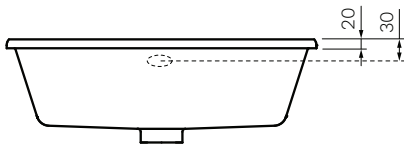

Slim II Undercounter Basin

Product Code: PMP145

A rectangular under bench basin with a generous bowl.

Gloss
White

TOP VIEW

FRONT VIEW

SIDE VIEW

Colour & Finish	—	Gloss White
Material	—	Ceramic
W x D x H	—	530 x 340 x 180mm
Fixings	—	Undercounter Fixing Brackets included (UCB150)
Tap Holes	—	0
Overflow	—	Integrated (Located at front of basin)
Bowl Capacity	—	8 Litres
Waste Outlet	—	32mm Universal Plug & Waste to be ordered separately (TA3240 or TA4032)
Warranty	—	10 Years (Conditions Apply)