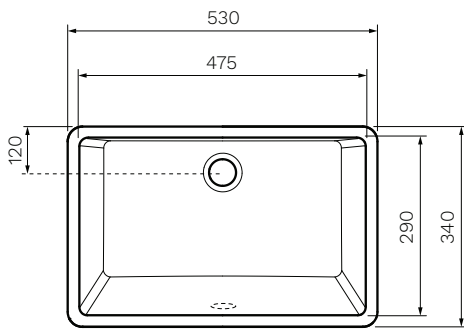

Slim II Undercounter Basin

Product Code: PMP145

A rectangular under bench basin with a generous bowl.

Gloss
White

TOP VIEW

FRONT VIEW

SIDE VIEW

Colour & Finish	—	Gloss White
Material	—	Ceramic
W x D x H	—	530 x 340 x 180mm
Fixings	—	Undercounter Fixing Brackets included (UCB150)
Tap Holes	—	0
Overflow	—	Integrated (Located at front of basin)
Bowl Capacity	—	8 Litres
Waste Outlet	—	32mm Universal Plug & Waste to be ordered separately (TA3240 or TA4032)
Warranty	—	10 Years (Conditions Apply)