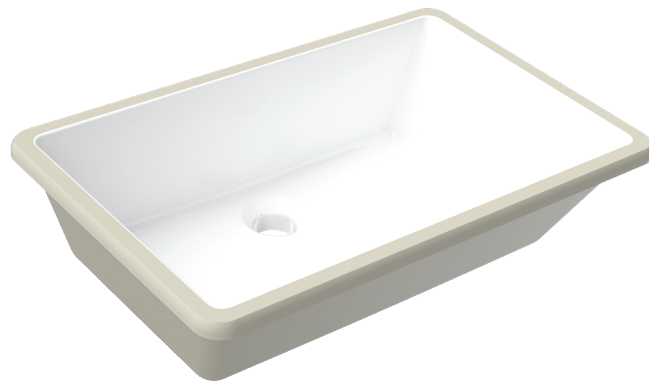

Slim II Undercounter Basin

Product Code: PMP145

A rectangular under bench basin with a generous bowl.

Gloss
White

TOP VIEW

FRONT VIEW

SIDE VIEW

Colour & Finish	—	Gloss White
Material	—	Ceramic
W x D x H	—	530 x 340 x 180mm
Fixings	—	Undercounter Fixing Brackets included (UCB150)
Tap Holes	—	0
Overflow	—	Integrated (Located at front of basin)
Bowl Capacity	—	8 Litres
Waste Outlet	—	32mm Universal Plug & Waste to be ordered separately (TA3240 or TA4032)
Warranty	—	10 Years (Conditions Apply)

Installation note:

It is recommended that the basin be installed using a flexible sealant. Epoxy type glues must not be used. To do so may void product warranty.

PARISI