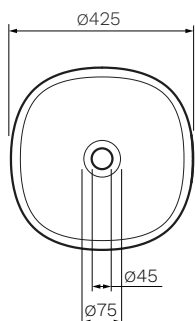

## Seed Freestanding Basin

**Product Code: VA11XX**

(see colour codes below)

The Seed Collection, designed by Prospero Rasulo, was born from the idea of a seed that generates a form when fed.

- Colour & Finish** — White Gloss (00), Matt White (01), Gloss Black (02), Matt Black (22), Zolfo (90), Nuvola (91), Tempesta (92), Laguna (93), Basento (94), Velato (95), Oceano (96)
- Material** — Ceramic
- Dimensions** — 425 x 425 x 900mm
- Tap Holes** — 0
- Overflow** — No
- Bowl Capacity** — 19 litres to Overflow
- Waste Outlet** — 32mm Clic Clac Plug & Waste with Matching Ceramic Top to be ordered separately (VA1FV/C.XX)
- Warranty** — 10 years (Conditions Apply)