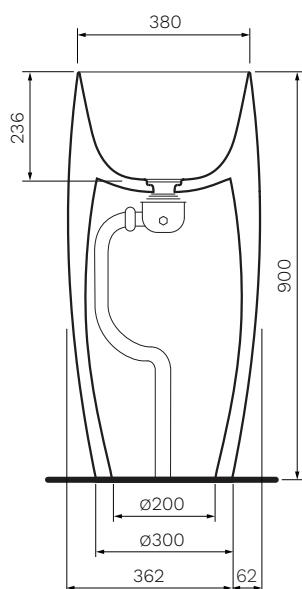

## Seed Freestanding Basin

**Product Code: VA11XX**

(see colour codes below)

The Seed Collection, designed by Prospero Rasulo, was born from the idea of a seed that generates a form when fed.

- Colour & Finish** — White Gloss (00), Matt White (01), Gloss Black (02), Matt Black (22), Zolfo (90), Nuvola (91), Tempesta (92), Laguna (93), Basento (94), Velato (95), Oceano (96)
- Material** — Ceramic
- Dimensions** — 425 x 425 x 900mm
- Tap Holes** — 0
- Overflow** — No
- Bowl Capacity** — 19 litres to Overflow
- Waste Outlet** — 32mm Clic Clac Plug & Waste with Matching Ceramic Top to be ordered separately (VA1FV/C.XX)
- Warranty** — 10 years (Conditions Apply)