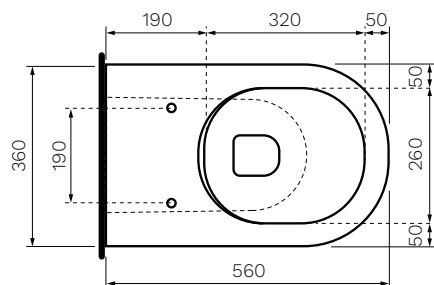

Link Wall Faced Pan (goclean®)

Product Code: FLLK117G.XX

(see colour codes below)

The timeless and elegant styling of the Link wall faced pan is enhanced by its goclean® feature. The goclean® bowl is fully open, with no flushing rim and surfaces that are all softly rounded. These all combine to enable easy and thorough cleaning and the highest possible standard of hygiene.

TOP VIEW

SIDE VIEW

REAR VIEW

- Colour & Finish** — Gloss White, Milky White (01), Gloss Black (02), Fango (07), Argilla (09), Cenere (11), Carbone (22)
- Material** — Vitreous China
- W x D x H** — 360 x 560 x 420mm
- Rim Type** — goclean®
- Seat Type** — Soft Close, Slim Heavy Grade, Stainless steel hinges, Easy Lift-off (FLQKCW09)
- P Trap** — 225mm height FFL
- S Trap** — 80 - 110mm using PN0031 Connector (included)
90 - 130mm using GS0045 Connector (to be ordered separately)
- Water Inlet** — Back Inlet 360mm height FFL
- Cistern Options** — Compatible with concealed cisterns (PA110, PA111, PA130, PA135, PA136)
- Button Options** — Compatible with push button panels and remote button sets (PA221 - PA265)
- WELS** — 4 STAR 4.5/3L 3.3L Average Flush
- Warranty** — 10 Years (Conditions Apply)