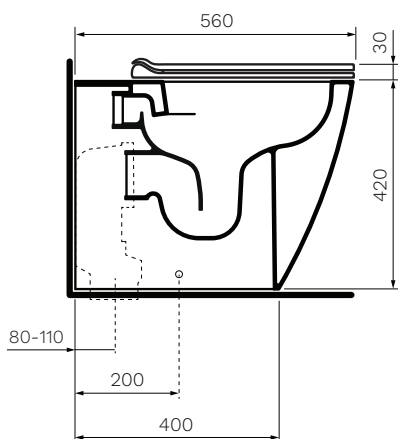

Link Wall Faced Pan (goclean®)

Product Code: FLLK117G.XX

(see colour codes below)

The timeless and elegant styling of the Link wall faced pan is enhanced by its goclean® feature. The goclean® bowl is fully open, with no flushing rim and surfaces that are all softly rounded. These all combine to enable easy and thorough cleaning and the highest possible standard of hygiene.

TOP VIEW

SIDE VIEW

REAR VIEW

- Colour & Finish** — Gloss White, Milky White (01), Gloss Black (02), Fango (07), Argilla (09), Cenere (11), Carbone (22)
- Material** — Vitreous China
- W x D x H** — 360 x 560 x 420mm
- Rim Type** — goclean®
- Seat Type** — Soft Close, Slim Heavy Grade, Stainless steel hinges, Easy Lift-off (FLQKCW09)
- P Trap** — 225mm height FFL
- S Trap** — 80 - 110mm using PN0031 Connector (included)
90 - 130mm using GS0045 Connector (to be ordered separately)
- Water Inlet** — Back Inlet 360mm height FFL
- Cistern Options** — Compatible with concealed cisterns (PA110, PA111, PA130, PA135, PA136)
- Button Options** — Compatible with push button panels and remote button sets (PA221 - PA265)
- WELS** — 4 STAR 4.5/3L 3.3L Average Flush
- Warranty** — 10 Years (Conditions Apply)