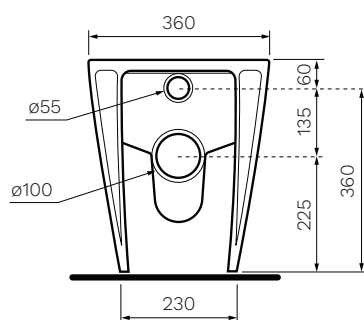

Link Wall Faced Pan (goclean®)

Product Code: FLLK117G.XX

(see colour codes below)

The timeless and elegant styling of the Link wall faced pan is enhanced by its goclean® feature. The goclean® bowl is fully open, with no flushing rim and surfaces that are all softly rounded. These all combine to enable easy and thorough cleaning and the highest possible standard of hygiene.

TOP VIEW

SIDE VIEW

REAR VIEW

- Colour & Finish** — Gloss White, Milky White (01), Gloss Black (02), Fango (07), Argilla (09), Cenere (11), Carbone (22)
- Material** — Vitreous China
- W x D x H** — 360 x 560 x 420mm
- Rim Type** — goclean®
- Seat Type** — Soft Close, Slim Heavy Grade, Stainless steel hinges, Easy Lift-off (FLQKCW09)
- P Trap** — 225mm height FFL
- S Trap** — 80 - 110mm using PN0031 Connector (included)
90 - 130mm using GS0045 Connector (to be ordered separately)
- Water Inlet** — Back Inlet 360mm height FFL
- Cistern Options** — Compatible with concealed cisterns (PA110, PA111, PA130, PA135, PA136)
- Button Options** — Compatible with push button panels and remote button sets (PA221 - PA265)
- WELS** — 4 STAR 4.5/3L 3.3L Average Flush
- Warranty** — 10 Years (Conditions Apply)