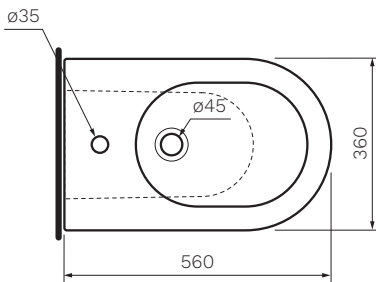

Link Wall Faced Bidet

Product Code: FLLK217

Gloss
White

SIDE VIEW

TOP VIEW

REAR VIEW

- | | |
|----------------------------|--|
| Colour & Finish | — Gloss White |
| Material | — Ceramic |
| W x D x H | — 360 x 560 x 420mm |
| Tap Holes | — 1 |
| Overflow | — Integrated |
| Trap Options | — S or Short Inlet P Trap recommended (not supplied) |
| Waste Outlet | — 32mm Waste with Overflow required (not supplied, normally provided with Bidet Tap) |
| Warranty | — 10 Years (Conditions Apply) |