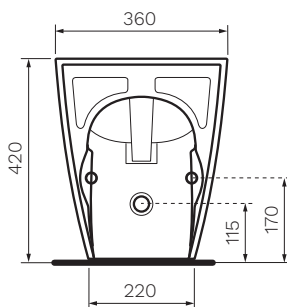

Link Wall Faced Bidet

Product Code: FLLK217

Gloss
White

SIDE VIEW

TOP VIEW

REAR VIEW

- | | |
|----------------------------|--|
| Colour & Finish | — Gloss White |
| Material | — Ceramic |
| W x D x H | — 360 x 560 x 420mm |
| Tap Holes | — 1 |
| Overflow | — Integrated |
| Trap Options | — S or Short Inlet P Trap recommended (not supplied) |
| Waste Outlet | — 32mm Waste with Overflow required (not supplied, normally provided with Bidet Tap) |
| Warranty | — 10 Years (Conditions Apply) |