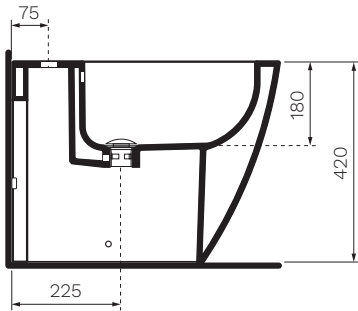

Link Wall Faced Bidet

Product Code: FLLK217

Gloss
White

SIDE VIEW

TOP VIEW

REAR VIEW

- | | |
|----------------------------|--|
| Colour & Finish | — Gloss White |
| Material | — Ceramic |
| W x D x H | — 360 x 560 x 420mm |
| Tap Holes | — 1 |
| Overflow | — Integrated |
| Trap Options | — S or Short Inlet P Trap recommended (not supplied) |
| Waste Outlet | — 32mm Waste with Overflow required (not supplied, normally provided with Bidet Tap) |
| Warranty | — 10 Years (Conditions Apply) |