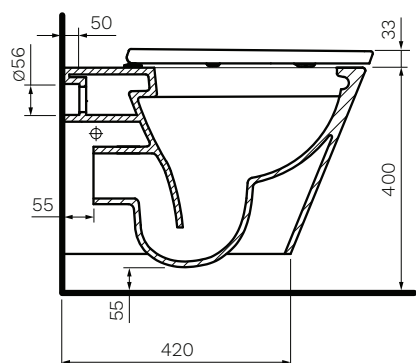

## Linfa Wall Hung Pan

**Product Code: PN780**

The Linfa Wall Hung Pan combines a classically simple design aesthetic with outstanding Rimless performance and comes standard with the PARISI Easy Clean ceramic glaze. A compact, smooth sided wall faced pan complete with an impressive heavy grade, lift off, soft close seat.

Gloss White

**SIDE VIEW**

**TOP VIEW**

**FRONT VIEW**

- Colour & Finish** — Gloss White
- Material** — Ceramic
- W x D x H** — 365 x 530 x 345mm
- Rim Type** — PARISI Rimless
- Seat Type** — Soft Close, Heavy Grade, Easy Lift-off, UV Resistant, Antibacterial (PN5770)
- Surface Hygiene** — Easyclean Antibacterial protection
- P Trap** — 210mm height FFL
- Water Inlet** — Back Inlet 350mm height FFL
- Cistern Options** — Compatible with framed concealed cisterns (PA120, PA121, PA140, PA141)
- Button Options** — Compatible with push button panels and remote button sets (PA221 - PA265)
- WELS** — 4 STAR 4.5/3L 3.1L Average Flush
- Warranty** — 10 Years (Conditions Apply)