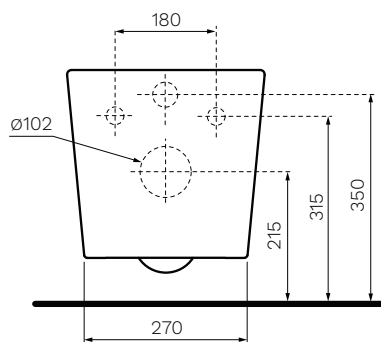

## Linfa Wall Hung Pan

**Product Code: PN780**

The Linfa Wall Hung Pan combines a classically simple design aesthetic with outstanding Rimless performance and comes standard with the PARISI Easy Clean ceramic glaze. A compact, smooth sided wall faced pan complete with an impressive heavy grade, lift off, soft close seat.

Gloss White

**SIDE VIEW**

**TOP VIEW**

**FRONT VIEW**

- Colour & Finish** — Gloss White
- Material** — Ceramic
- W x D x H** — 365 x 530 x 345mm
- Rim Type** — PARISI Rimless
- Seat Type** — Soft Close, Heavy Grade, Easy Lift-off, UV Resistant, Antibacterial (PN5770)
- Surface Hygiene** — Easyclean Antibacterial protection
- P Trap** — 210mm height FFL
- Water Inlet** — Back Inlet 350mm height FFL
- Cistern Options** — Compatible with framed concealed cisterns (PA120, PA121, PA140, PA141)
- Button Options** — Compatible with push button panels and remote button sets (PA221 - PA265)
- WELS** — 4 STAR 4.5/3L 3.1L Average Flush
- Warranty** — 10 Years (Conditions Apply)