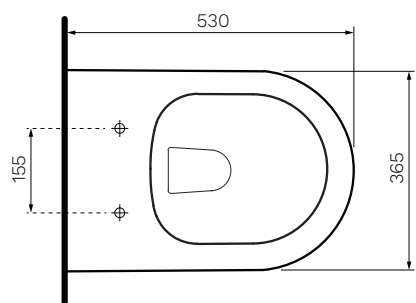

## Linfa Wall Hung Pan

**Product Code: PN780**

The Linfa Wall Hung Pan combines a classically simple design aesthetic with outstanding Rimless performance and comes standard with the PARISI Easy Clean ceramic glaze. A compact, smooth sided wall faced pan complete with an impressive heavy grade, lift off, soft close seat.

Gloss White

**SIDE VIEW**

**TOP VIEW**

**FRONT VIEW**

- Colour & Finish** — Gloss White
- Material** — Ceramic
- W x D x H** — 365 x 530 x 345mm
- Rim Type** — PARISI Rimless
- Seat Type** — Soft Close, Heavy Grade, Easy Lift-off, UV Resistant, Antibacterial (PN5770)
- Surface Hygiene** — Easyclean Antibacterial protection
- P Trap** — 210mm height FFL
- Water Inlet** — Back Inlet 350mm height FFL
- Cistern Options** — Compatible with framed concealed cisterns (PA120, PA121, PA140, PA141)
- Button Options** — Compatible with push button panels and remote button sets (PA221 - PA265)
- WELS** — 4 STAR 4.5/3L 3.1L Average Flush
- Warranty** — 10 Years (Conditions Apply)