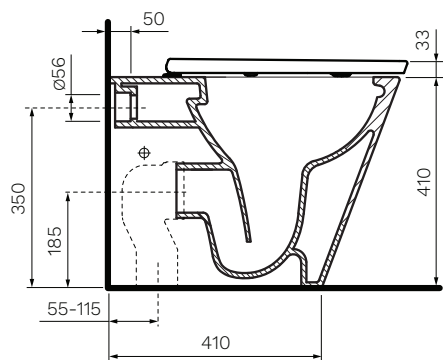

Linfa Wall Faced Pan

Product Code: PN770

The Linfa Wall Faced Pan combines a classically simple design aesthetic with outstanding Rimless performance and comes standard with the PARISI Easy Clean ceramic glaze. A compact, smooth sided wall faced pan complete with an impressive heavy grade, lift off, soft close seat.

Gloss White

SIDE VIEW

TOP VIEW

FRONT VIEW

- Colour & Finish** — Gloss White
- Material** — Ceramic
- W x D x H** — 365 x 560 x 410mm
- Rim Type** — PARISI Rimless
- Seat Type** — Soft Close, Low profile, Heavy Grade, Easy Lift-off, UV Resistant, Antibacterial (PN5770)
- Surface Hygiene** — Easyclean Antibacterial protection
- P Trap** — 185mm height FFL
- S Trap** — 55 - 115mm using PN0031 connector (included)
- Water Inlet** — Back Inlet 350mm height FFL
- Cistern Options** — Compatible with concealed cisterns (PA110, PA111, PA130, PA135, PA136, PA137)
- Button Options** — Compatible with push button panels and remote button sets (PA221 - PA265)
- WELS** — 4 STAR 4.5/3L 3.2L Average Flush
- Warranty** — 10 Years (Conditions Apply)