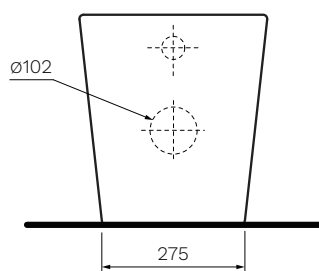

Linfa Wall Faced Pan

Product Code: PN770

The Linfa Wall Faced Pan combines a classically simple design aesthetic with outstanding Rimless performance and comes standard with the PARISI Easy Clean ceramic glaze. A compact, smooth sided wall faced pan complete with an impressive heavy grade, lift off, soft close seat.

Gloss White

SIDE VIEW

TOP VIEW

FRONT VIEW

- Colour & Finish** — Gloss White
- Material** — Ceramic
- W x D x H** — 365 x 560 x 410mm
- Rim Type** — PARISI Rimless
- Seat Type** — Soft Close, Low profile, Heavy Grade, Easy Lift-off, UV Resistant, Antibacterial (PN5770)
- Surface Hygiene** — Easyclean Antibacterial protection
- P Trap** — 185mm height FFL
- S Trap** — 55 - 115mm using PN0031 connector (included)
- Water Inlet** — Back Inlet 350mm height FFL
- Cistern Options** — Compatible with concealed cisterns (PA110, PA111, PA130, PA135, PA136, PA137)
- Button Options** — Compatible with push button panels and remote button sets (PA221 - PA265)
- WELS** — 4 STAR 4.5/3L 3.2L Average Flush
- Warranty** — 10 Years (Conditions Apply)