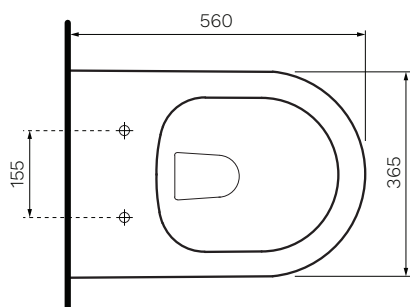

Linfa Wall Faced Pan

Product Code: PN770

The Linfa Wall Faced Pan combines a classically simple design aesthetic with outstanding Rimless performance and comes standard with the PARISI Easy Clean ceramic glaze. A compact, smooth sided wall faced pan complete with an impressive heavy grade, lift off, soft close seat.

Gloss White

SIDE VIEW

TOP VIEW

FRONT VIEW

- Colour & Finish** — Gloss White
- Material** — Ceramic
- W x D x H** — 365 x 560 x 410mm
- Rim Type** — PARISI Rimless
- Seat Type** — Soft Close, Low profile, Heavy Grade, Easy Lift-off, UV Resistant, Antibacterial (PN5770)
- Surface Hygiene** — Easyclean Antibacterial protection
- P Trap** — 185mm height FFL
- S Trap** — 55 - 115mm using PN0031 connector (included)
- Water Inlet** — Back Inlet 350mm height FFL
- Cistern Options** — Compatible with concealed cisterns (PA110, PA111, PA130, PA135, PA136, PA137)
- Button Options** — Compatible with push button panels and remote button sets (PA221 - PA265)
- WELS** — 4 STAR 4.5/3L 3.2L Average Flush
- Warranty** — 10 Years (Conditions Apply)