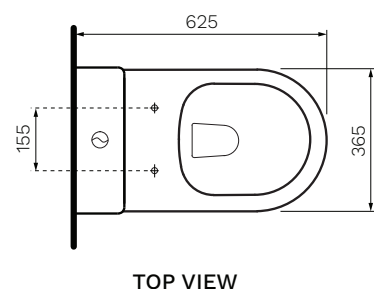

## Linfa Wall Faced Suite

**Product Code: PN760**

The Linfa Wall Faced Suite combines a classically simple design with outstanding Rimless performance. A compact, smooth sided suite with heavy grade, lift off, soft close seat and Easy Clean ceramic glaze that ensures maximum cleaning of the inner bowl.

Gloss White

- Colour & Finish** — Gloss White
- Material** — Ceramic
- W x D x H** — 380 x 625 x 835mm
- Rim Type** — PARISI Rimless
- Seat Type** — Low profile Soft Close with Cover, Heavy Grade, Easy Lift-off, UV Resistant, Antibacterial (PN5770)
- Surface Hygiene** — Easyclean Antibacterial protection
- P Trap** — 185mm height FFL
- S Trap** — 55 - 175mm using PN0030 connector (included)  
Optional variable set-out 180 - 220mm using PN0045 connector (to be ordered separately)
- Water Inlet** — Back Inlet 730mm height FFL, Bottom Inlet L&R
- WELS** — 4 STAR 4.5/3L 3.3L Average Flush
- Warranty** — 10 Years (Conditions Apply)