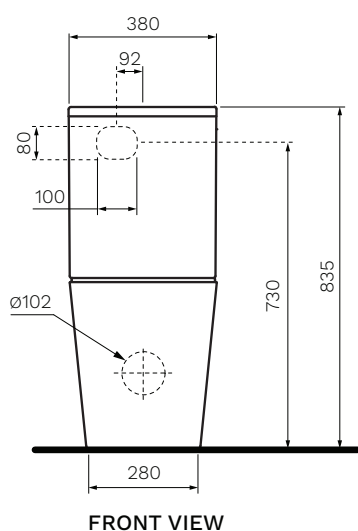

## Linfa Wall Faced Suite

**Product Code: PN760**

The Linfa Wall Faced Suite combines a classically simple design with outstanding Rimless performance. A compact, smooth sided suite with heavy grade, lift off, soft close seat and Easy Clean ceramic glaze that ensures maximum cleaning of the inner bowl.

Gloss White

- Colour & Finish** — Gloss White
- Material** — Ceramic
- W x D x H** — 380 x 625 x 835mm
- Rim Type** — PARISI Rimless
- Seat Type** — Low profile Soft Close with Cover, Heavy Grade, Easy Lift-off, UV Resistant, Antibacterial (PN5770)
- Surface Hygiene** — Easyclean Antibacterial protection
- P Trap** — 185mm height FFL
- S Trap** — 55 - 175mm using PN0030 connector (included)  
Optional variable set-out 180 - 220mm using PN0045 connector (to be ordered separately)
- Water Inlet** — Back Inlet 730mm height FFL, Bottom Inlet L&R
- WELS** — 4 STAR 4.5/3L 3.3L Average Flush
- Warranty** — 10 Years (Conditions Apply)