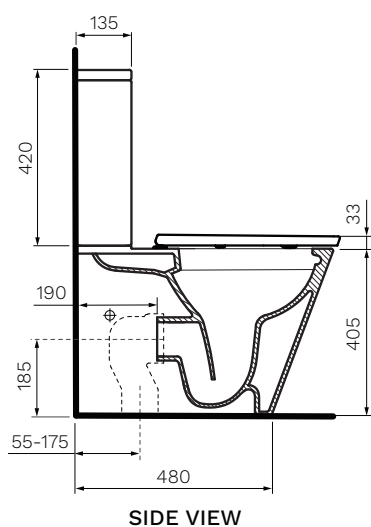

## Linfa Wall Faced Suite

**Product Code: PN760**

The Linfa Wall Faced Suite combines a classically simple design with outstanding Rimless performance. A compact, smooth sided suite with heavy grade, lift off, soft close seat and Easy Clean ceramic glaze that ensures maximum cleaning of the inner bowl.

Gloss White

- Colour & Finish** — Gloss White
- Material** — Ceramic
- W x D x H** — 380 x 625 x 835mm
- Rim Type** — PARISI Rimless
- Seat Type** — Low profile Soft Close with Cover, Heavy Grade, Easy Lift-off, UV Resistant, Antibacterial (PN5770)
- Surface Hygiene** — Easyclean Antibacterial protection
- P Trap** — 185mm height FFL
- S Trap** — 55 - 175mm using PN0030 connector (included)  
Optional variable set-out 180 - 220mm using PN0045 connector (to be ordered separately)
- Water Inlet** — Back Inlet 730mm height FFL, Bottom Inlet L&R
- WELS** — 4 STAR 4.5/3L 3.3L Average Flush
- Warranty** — 10 Years (Conditions Apply)