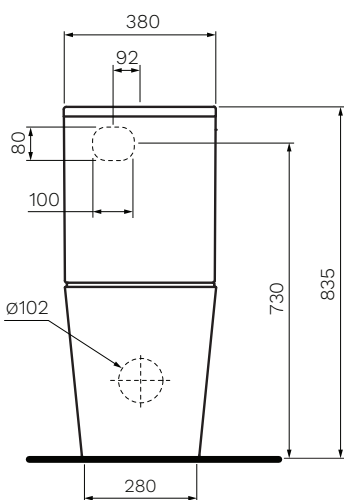

L'Hotel Wall Faced Suite

Product Code: PN730

The L'Hotel Wall Faced Suite combines a classically simple design aesthetic with outstanding performance features. A compact, smooth sided wall faced pan complete with a slim soft close seat. The L'Hotel comes standard with PARISI's Easy Clean ceramic glaze and RIMLESS technology, which ensures maximum cleaning of the inner bowl is achieved.

SIDE VIEW

TOP VIEW

FRONT VIEW

Gloss White

- Colour & Finish** — White Gloss
- Material** — Ceramic
- Dimensions** — 380 x 625 x 835mm
- Rim Type** — PARISI Rimless
- Seat Type** — Soft Close, Slim Heavy Grade, Easy Lift-off Hinges, UV Resistant, Antibacterial (PN5745)
- Surface Hygiene** — Easyclean Antibacterial Protection
- P Trap** — 185mm height FFL
- S Trap** — 55 - 175mm using PN0030 connector (included)
- Water Inlet** — Back Inlet 730mm height FFL, Bottom Inlet L&R
- WELS** — 4 STAR 4.5/3L 3.3L Average Flush
- Warranty** — 10 Years (Conditions Apply)

PARISI

RIMLESS

Note: Dimensions are in millimetres and nominal. They can vary according to material and manufacturing tolerances. Exact dimensions should be determined by measuring actual product. PARISI reserves the right to vary specifications without notice.