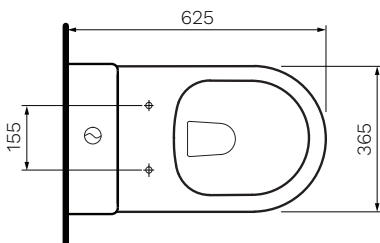

L'Hotel Wall Faced Suite

Product Code: PN730

The L'Hotel Wall Faced Suite combines a classically simple design aesthetic with outstanding performance features. A compact, smooth sided wall faced pan complete with a slim soft close seat. The L'Hotel comes standard with PARISI's Easy Clean ceramic glaze and RIMLESS technology, which ensures maximum cleaning of the inner bowl is achieved.

SIDE VIEW

TOP VIEW

FRONT VIEW

Gloss White

- Colour & Finish** — White Gloss
- Material** — Ceramic
- Dimensions** — 380 x 625 x 835mm
- Rim Type** — PARISI Rimless
- Seat Type** — Soft Close, Slim Heavy Grade, Easy Lift-off Hinges, UV Resistant, Antibacterial (PN5745)
- Surface Hygiene** — Easyclean Antibacterial Protection
- P Trap** — 185mm height FFL
- S Trap** — 55 - 175mm using PN0030 connector (included)
- Water Inlet** — Back Inlet 730mm height FFL, Bottom Inlet L&R
- WELS** — 4 STAR 4.5/3L 3.3L Average Flush
- Warranty** — 10 Years (Conditions Apply)

PARISI

RIMLESS

Note: Dimensions are in millimetres and nominal. They can vary according to material and manufacturing tolerances. Exact dimensions should be determined by measuring actual product. PARISI reserves the right to vary specifications without notice.