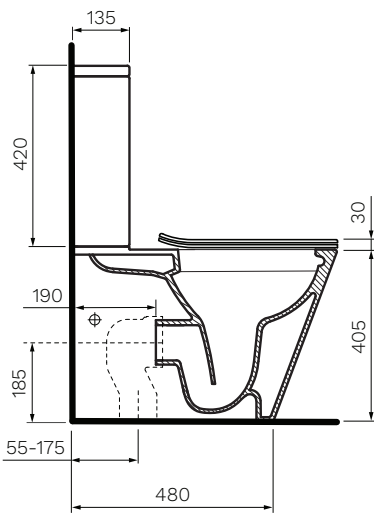

L'Hotel Wall Faced Suite

Product Code: PN730

The L'Hotel Wall Faced Suite combines a classically simple design aesthetic with outstanding performance features. A compact, smooth sided wall faced pan complete with a slim soft close seat. The L'Hotel comes standard with PARISI's Easy Clean ceramic glaze and RIMLESS technology, which ensures maximum cleaning of the inner bowl is achieved.

SIDE VIEW

TOP VIEW

FRONT VIEW

Gloss White

- Colour & Finish** — White Gloss
- Material** — Ceramic
- Dimensions** — 380 x 625 x 835mm
- Rim Type** — PARISI Rimless
- Seat Type** — Soft Close, Slim Heavy Grade, Easy Lift-off Hinges, UV Resistant, Antibacterial (PN5745)
- Surface Hygiene** — Easyclean Antibacterial Protection
- P Trap** — 185mm height FFL
- S Trap** — 55 - 175mm using PN0030 connector (included)
- Water Inlet** — Back Inlet 730mm height FFL, Bottom Inlet L&R
- WELS** — 4 STAR 4.5/3L 3.3L Average Flush
- Warranty** — 10 Years (Conditions Apply)

PARISI

RIMLESS

Note: Dimensions are in millimetres and nominal. They can vary according to material and manufacturing tolerances. Exact dimensions should be determined by measuring actual product. PARISI reserves the right to vary specifications without notice.