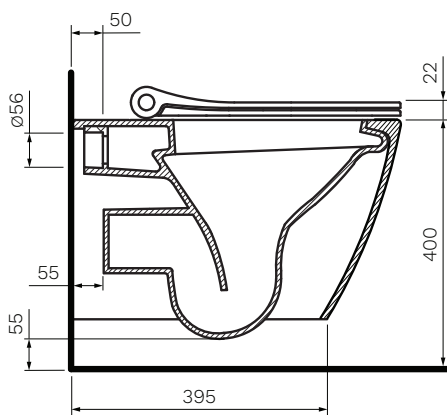

Ellisse MKII Wall Hung Pan with Pressalit Seat

Product Code: PN62P

PARISI have combined the superbly designed Pressalit seat with our Ellisse wall hung pan. The Pressalit seat brings Scandinavian luxury into the bathroom, with a highly functional, elegantly designed and visually appealing toilet seat ideal for virtually any setting.

Gloss White

reddot design award winner 2016

*PN5620

- Colour & Finish** — White Gloss
- Material** — Ceramic
- W x D x H** — 345 x 515 x 365mm
- Rim Type** — PARISI Rimless
- Seat Type** — Soft Close, Slim profile, Easy Lift-off hinges, Antibacterial Polygiene (PN5620)
- Surface Hygiene** — Easyclean Antibacterial Protection
- P Trap** — 215mm height FFL
- Water Inlet** — Back Inlet 350mm height FFL
- Cistern Options** — Compatible with concealed cisterns (PA120, PA121, PA140, PA141)
- Button Options** — Compatible with push button panels and remote button sets (PA221 - PA265)
- WELS** — 4 STAR 4.5/3L 3.3L Average Flush
- Warranty** — 10 Years (Conditions Apply)