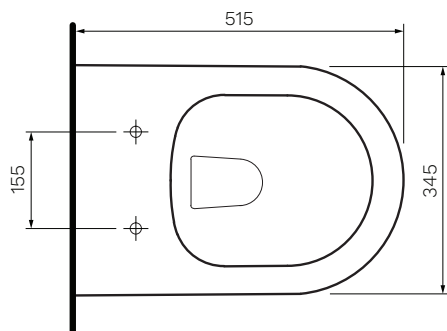

Ellisse MKII Wall Hung Pan with Pressalit Seat

Product Code: PN62P

PARISI have combined the superbly designed Pressalit seat with our Ellisse wall hung pan. The Pressalit seat brings Scandinavian luxury into the bathroom, with a highly functional, elegantly designed and visually appealing toilet seat ideal for virtually any setting.

Gloss White

reddot design award winner 2016

*PN5620

- Colour & Finish** — White Gloss
- Material** — Ceramic
- W x D x H** — 345 x 515 x 365mm
- Rim Type** — PARISI Rimless
- Seat Type** — Soft Close, Slim profile, Easy Lift-off hinges, Antibacterial Polygiene (PN5620)
- Surface Hygiene** — Easyclean Antibacterial Protection
- P Trap** — 215mm height FFL
- Water Inlet** — Back Inlet 350mm height FFL
- Cistern Options** — Compatible with concealed cisterns (PA120, PA121, PA140, PA141)
- Button Options** — Compatible with push button panels and remote button sets (PA221 - PA265)
- WELS** — 4 STAR 4.5/3L 3.3L Average Flush
- Warranty** — 10 Years (Conditions Apply)