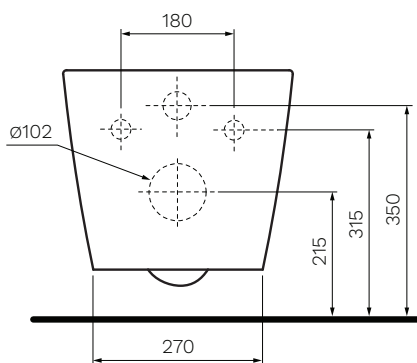

Ellisse MKII Wall Hung Pan with Pressalit Seat

Product Code: PN62P

PARISI have combined the superbly designed Pressalit seat with our Ellisse wall hung pan. The Pressalit seat brings Scandinavian luxury into the bathroom, with a highly functional, elegantly designed and visually appealing toilet seat ideal for virtually any setting.

Gloss White

reddot design award winner 2016

*PN5620

- Colour & Finish** — White Gloss
- Material** — Ceramic
- W x D x H** — 345 x 515 x 365mm
- Rim Type** — PARISI Rimless
- Seat Type** — Soft Close, Slim profile, Easy Lift-off hinges, Antibacterial Polygiene (PN5620)
- Surface Hygiene** — Easyclean Antibacterial Protection
- P Trap** — 215mm height FFL
- Water Inlet** — Back Inlet 350mm height FFL
- Cistern Options** — Compatible with concealed cisterns (PA120, PA121, PA140, PA141)
- Button Options** — Compatible with push button panels and remote button sets (PA221 - PA265)
- WELS** — 4 STAR 4.5/3L 3.3L Average Flush
- Warranty** — 10 Years (Conditions Apply)