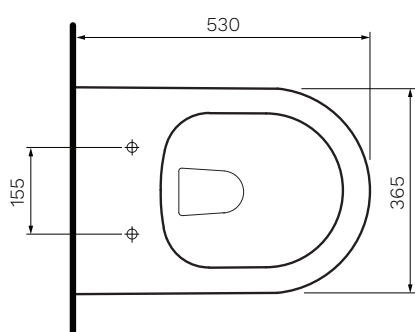

Ellisse MKII Wall Faced Pan with Pressalit Seat

Product Code: PN61P

PARISI have combined the superbly designed Pressalit seat with our Ellisse wall faced pan. The Pressalit seat brings Scandinavian luxury into the bathroom, with a highly functional, elegantly designed and visually appealing toilet seat ideal for virtually any setting.

Gloss White

**reddot design award
winner 2016**

*PN5620

- Colour & Finish** — White Gloss
- Material** — Ceramic
- W x D x H** — 365 x 530 x 420mm
- Rim Type** — PARISI Rimless
- Seat Type** — Soft Close, Slim profile, Easy Lift-off hinges, Antibacterial Polygiene (PN5620)
- Surface Hygiene** — Easyclean Antibacterial Protection
- P Trap** — 185mm height FFL
- S Trap** — 55 - 95mm using PN0031 connector (included)
- Water Inlet** — Back Inlet 365mm height FFL
- Cistern Options** — Compatible with concealed cisterns (PA110, PA111, PA130, PA135, PA136, PA137)
- Button Options** — Compatible with push button panels and remote button sets (PA221 - PA265)
- WELS** — 4 STAR 4.5/3L 3.3L Average Flush
- Warranty** — 10 Years (Conditions Apply)