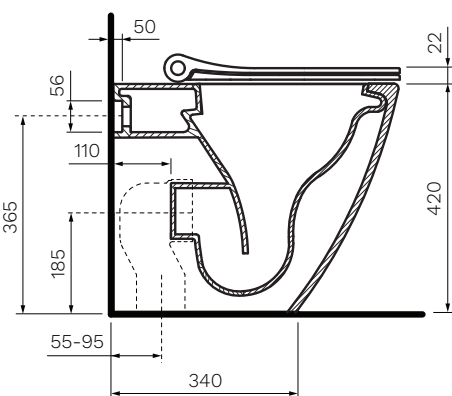

Ellisse MKII Wall Faced Pan with Pressalit Seat

Product Code: PN61P

PARISI have combined the superbly designed Pressalit seat with our Ellisse wall faced pan. The Pressalit seat brings Scandinavian luxury into the bathroom, with a highly functional, elegantly designed and visually appealing toilet seat ideal for virtually any setting.

Gloss White

**reddot design award
winner 2016**

*PN5620

- Colour & Finish** — White Gloss
- Material** — Ceramic
- W x D x H** — 365 x 530 x 420mm
- Rim Type** — PARISI Rimless
- Seat Type** — Soft Close, Slim profile, Easy Lift-off hinges, Antibacterial Polygiene (PN5620)
- Surface Hygiene** — Easyclean Antibacterial Protection
- P Trap** — 185mm height FFL
- S Trap** — 55 - 95mm using PN0031 connector (included)
- Water Inlet** — Back Inlet 365mm height FFL
- Cistern Options** — Compatible with concealed cisterns (PA110, PA111, PA130, PA135, PA136, PA137)
- Button Options** — Compatible with push button panels and remote button sets (PA221 - PA265)
- WELS** — 4 STAR 4.5/3L 3.3L Average Flush
- Warranty** — 10 Years (Conditions Apply)