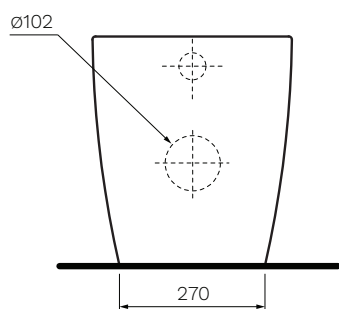

Ellisse MKII Wall Faced Pan with Pressalit Seat

Product Code: PN61P

PARISI have combined the superbly designed Pressalit seat with our Ellisse wall faced pan. The Pressalit seat brings Scandinavian luxury into the bathroom, with a highly functional, elegantly designed and visually appealing toilet seat ideal for virtually any setting.

Gloss White

**reddot design award
winner 2016**

*PN5620

- Colour & Finish** — White Gloss
- Material** — Ceramic
- W x D x H** — 365 x 530 x 420mm
- Rim Type** — PARISI Rimless
- Seat Type** — Soft Close, Slim profile, Easy Lift-off hinges, Antibacterial Polygiene (PN5620)
- Surface Hygiene** — Easyclean Antibacterial Protection
- P Trap** — 185mm height FFL
- S Trap** — 55 - 95mm using PN0031 connector (included)
- Water Inlet** — Back Inlet 365mm height FFL
- Cistern Options** — Compatible with concealed cisterns (PA110, PA111, PA130, PA135, PA136, PA137)
- Button Options** — Compatible with push button panels and remote button sets (PA221 - PA265)
- WELS** — 4 STAR 4.5/3L 3.3L Average Flush
- Warranty** — 10 Years (Conditions Apply)