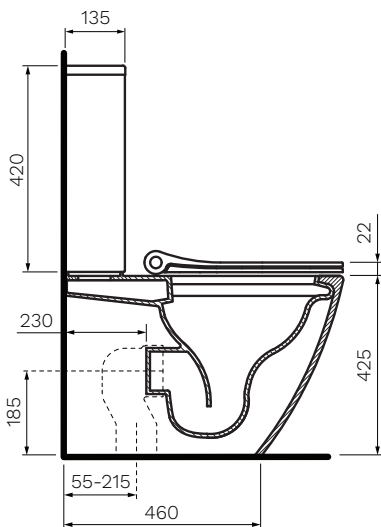

Ellisse MKII Wall Faced Suite with Pressalit Seat

Product Code: PN60P

PARISI have combined the superbly designed Pressalit seat with our Ellisse toilet suite. The Pressalit seat brings Scandinavian luxury into the bathroom, with a highly functional, elegantly designed and visually appealing toilet seat ideal for virtually any setting.

Gloss
White

**reddot design award
winner 2016**

*PN5620

- Colour & Finish** — White Gloss
- Material** — Ceramic
- W x D x H** — 380 x 655 x 850mm
- Rim Type** — PARISI Rimless
- Seat Type** — Soft Close, Slim profile, Easy Lift-off hinges, Antibacterial Polygiene (PN5620)
- Surface Hygiene** — Easyclean Antibacterial protection
- P Trap** — 185mm height FFL
- S Trap** — 55 - 215mm using PN0030 connector (included)
- Water Inlet** — Back Inlet 750mm height FFL
- WELS** — 4 STAR 4.5/3L 3.4L Average Flush
- Warranty** — 10 Years (Conditions Apply)

PARISI

RIMLESS

PRESSALIT®

Note: Dimensions are in millimetres and nominal. They can vary according to material and manufacturing tolerances. Exact dimensions should be determined by measuring actual product. PARISI reserves the right to vary specifications without notice.