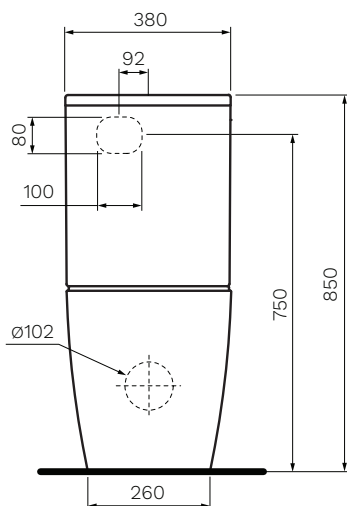

Ellisse MKII Wall Faced Suite with Pressalit Seat

Product Code: PN60P

PARISI have combined the superbly designed Pressalit seat with our Ellisse toilet suite. The Pressalit seat brings Scandinavian luxury into the bathroom, with a highly functional, elegantly designed and visually appealing toilet seat ideal for virtually any setting.

Gloss
White

**reddot design award
winner 2016**

*PN5620

- Colour & Finish** — White Gloss
- Material** — Ceramic
- W x D x H** — 380 x 655 x 850mm
- Rim Type** — PARISI Rimless
- Seat Type** — Soft Close, Slim profile, Easy Lift-off hinges, Antibacterial Polygiene (PN5620)
- Surface Hygiene** — Easyclean Antibacterial protection
- P Trap** — 185mm height FFL
- S Trap** — 55 - 215mm using PN0030 connector (included)
- Water Inlet** — Back Inlet 750mm height FFL
- WELS** — 4 STAR 4.5/3L 3.4L Average Flush
- Warranty** — 10 Years (Conditions Apply)

PARISI

RIMLESS

PRESSALIT®

Note: Dimensions are in millimetres and nominal. They can vary according to material and manufacturing tolerances. Exact dimensions should be determined by measuring actual product. PARISI reserves the right to vary specifications without notice.