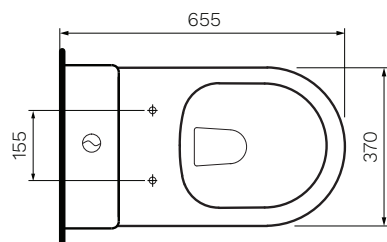

Ellisse MKII Wall Faced Suite with Pressalit Seat

Product Code: PN60P

PARISI have combined the superbly designed Pressalit seat with our Ellisse toilet suite. The Pressalit seat brings Scandinavian luxury into the bathroom, with a highly functional, elegantly designed and visually appealing toilet seat ideal for virtually any setting.

Gloss
White

**reddot design award
winner 2016**

*PN5620

- Colour & Finish** — White Gloss
- Material** — Ceramic
- W x D x H** — 380 x 655 x 850mm
- Rim Type** — PARISI Rimless
- Seat Type** — Soft Close, Slim profile, Easy Lift-off hinges, Antibacterial Polygiene (PN5620)
- Surface Hygiene** — Easyclean Antibacterial protection
- P Trap** — 185mm height FFL
- S Trap** — 55 - 215mm using PN0030 connector (included)
- Water Inlet** — Back Inlet 750mm height FFL
- WELS** — 4 STAR 4.5/3L 3.4L Average Flush
- Warranty** — 10 Years (Conditions Apply)

PARISI

RIMLESS

PRESSALIT®

Note: Dimensions are in millimetres and nominal. They can vary according to material and manufacturing tolerances. Exact dimensions should be determined by measuring actual product. PARISI reserves the right to vary specifications without notice.