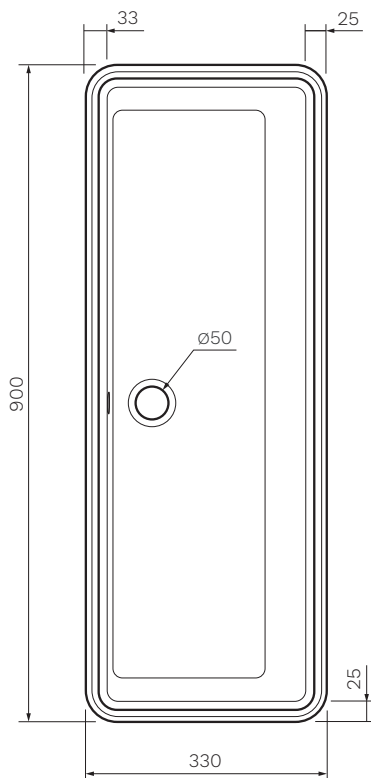

PARISI

Box 90 Undercounter Basin

Product Code: AC120

Gloss
White

Colour & Finish	— Gloss White
Material	— Ceramic
W x D x H	— 900 x 330 x 150mm
Fixings	— Undercounter Fixing Brackets included (UCB150)
Tap Holes	— 0
Overflow	— Integrated
Bowl Capacity	— 15 Litres
Waste Outlet	— 32mm Universal Plug & Waste to be ordered separately (TA3240 or TA4032)
Warranty	— 10 Years (Conditions Apply)

Installation note:

It is recommended that the basin be installed using a flexible sealant. Epoxy type glues must not be used. To do so may void product warranty.

ARTCERAM

Note: Dimensions are in millimetres and nominal. They can vary according to material and manufacturing tolerances. Exact dimensions should be determined by measuring actual product. PARISI reserves the right to vary specifications without notice.
August 2020