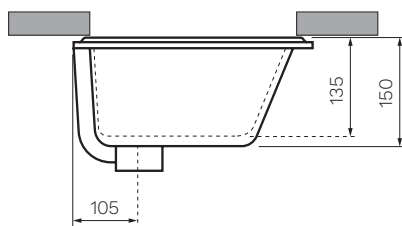

PARISI

Box 90 Undercounter Basin

Product Code: AC120

Gloss
White

Colour & Finish	— Gloss White
Material	— Ceramic
W x D x H	— 900 x 330 x 150mm
Fixings	— Undercounter Fixing Brackets included (UCB150)
Tap Holes	— 0
Overflow	— Integrated
Bowl Capacity	— 15 Litres
Waste Outlet	— 32mm Universal Plug & Waste to be ordered separately (TA3240 or TA4032)
Warranty	— 10 Years (Conditions Apply)

Installation note:

It is recommended that the basin be installed using a flexible sealant. Epoxy type glues must not be used. To do so may void product warranty.

ARTCERAM

Note: Dimensions are in millimetres and nominal. They can vary according to material and manufacturing tolerances. Exact dimensions should be determined by measuring actual product. PARISI reserves the right to vary specifications without notice.
August 2020