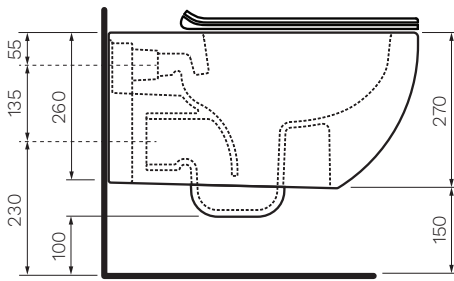

App Wall Hung Pan (goclean®)

Product Code: FLAP118G.XX

(see colour codes below)

The timeless and elegant styling of the App wall hung pan is enhanced by its goclean® feature. The goclean® bowl is fully open, with no flushing rim and surfaces that are all softly rounded. These all combine to enable easy and thorough cleaning and the highest possible standard of hygiene.

SIDE VIEW

TOP VIEW

BACK VIEW

- Colour & Finish** — Gloss White, Milky White (01), Gloss Black (02), Lava Grey (05), Fango (07), Argilla (09), Carbone (22)
- Material** — Vitreous China
- W x D x H** — 360 x 540 x 320mm
- Rim Type** — goclean®
- Seat Type** — Soft Close, Slim Heavy Grade, Stainless steel hinges, Easy Lift-off (FLQKCW09)
- P Trap** — 230mm height FFL
- Water Inlet** — Back Inlet 365mm height FFL
- Cistern Options** — Compatible with framed concealed cisterns (PA120, PA121, PA140, PA141)
- Button Options** — Compatible with push button panels and remote button sets (PA221 - PA265)
- WELS** — 4 STAR 4.5/3L 3.1L Average Flush
- Warranty** — 10 Years (Conditions Apply)