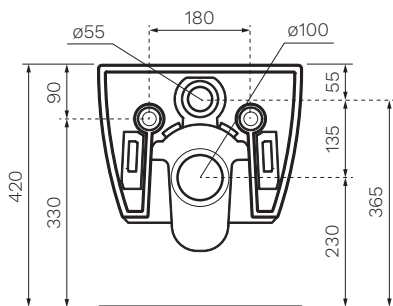

App Wall Hung Pan (goclean®)

Product Code: FLAP118G.XX

(see colour codes below)

The timeless and elegant styling of the App wall hung pan is enhanced by its goclean® feature. The goclean® bowl is fully open, with no flushing rim and surfaces that are all softly rounded. These all combine to enable easy and thorough cleaning and the highest possible standard of hygiene.

SIDE VIEW

TOP VIEW

BACK VIEW

- Colour & Finish** — Gloss White, Milky White (01), Gloss Black (02), Lava Grey (05), Fango (07), Argilla (09), Carbone (22)
- Material** — Vitreous China
- W x D x H** — 360 x 540 x 320mm
- Rim Type** — goclean®
- Seat Type** — Soft Close, Slim Heavy Grade, Stainless steel hinges, Easy Lift-off (FLQKCW09)
- P Trap** — 230mm height FFL
- Water Inlet** — Back Inlet 365mm height FFL
- Cistern Options** — Compatible with framed concealed cisterns (PA120, PA121, PA140, PA141)
- Button Options** — Compatible with push button panels and remote button sets (PA221 - PA265)
- WELS** — 4 STAR 4.5/3L 3.1L Average Flush
- Warranty** — 10 Years (Conditions Apply)