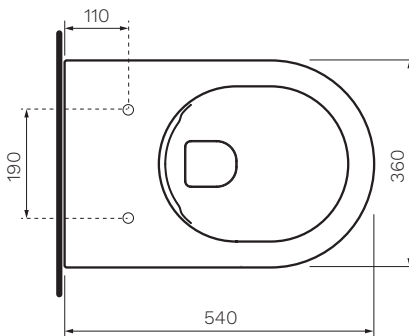

App Wall Hung Pan (goclean®)

Product Code: FLAP118G.XX

(see colour codes below)

The timeless and elegant styling of the App wall hung pan is enhanced by its goclean® feature. The goclean® bowl is fully open, with no flushing rim and surfaces that are all softly rounded. These all combine to enable easy and thorough cleaning and the highest possible standard of hygiene.

SIDE VIEW

TOP VIEW

BACK VIEW

- Colour & Finish** — Gloss White, Milky White (01), Gloss Black (02), Lava Grey (05), Fango (07), Argilla (09), Carbone (22)
- Material** — Vitreous China
- W x D x H** — 360 x 540 x 320mm
- Rim Type** — goclean®
- Seat Type** — Soft Close, Slim Heavy Grade, Stainless steel hinges, Easy Lift-off (FLQKCW09)
- P Trap** — 230mm height FFL
- Water Inlet** — Back Inlet 365mm height FFL
- Cistern Options** — Compatible with framed concealed cisterns (PA120, PA121, PA140, PA141)
- Button Options** — Compatible with push button panels and remote button sets (PA221 - PA265)
- WELS** — 4 STAR 4.5/3L 3.1L Average Flush
- Warranty** — 10 Years (Conditions Apply)