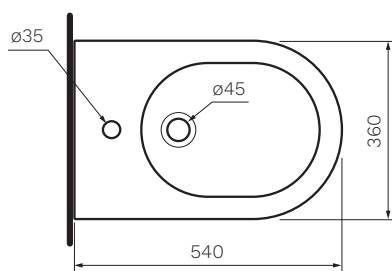

App Wall Hung Bidet

Product Code: FLAP218.XX

(see colour codes below)

Gloss
White

Milky
White

SIDE VIEW

TOP VIEW

REAR VIEW

- Colour & Finish** — Gloss White, Milky White (01)
- Material** — Ceramic
- W x D x H** — 360 x 540 x 270mm
- Tap Holes** — 1
- Overflow** — Integrated
- Trap Options** — Short Inlet P Trap recommended (not supplied)
- Waste Outlet** — 32mm Waste with Overflow required (not supplied, normally provided with Bidet Tap)
- Warranty** — 10 Years (Conditions Apply)