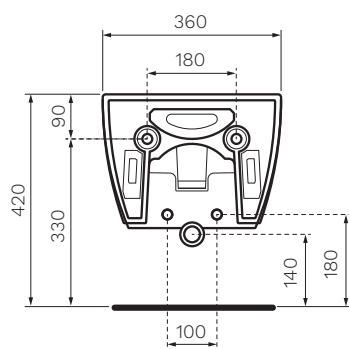

App Wall Hung Bidet

Product Code: FLAP218.XX

(see colour codes below)

Gloss
White

Milky
White

SIDE VIEW

TOP VIEW

REAR VIEW

- Colour & Finish** — Gloss White, Milky White (01)
- Material** — Ceramic
- W x D x H** — 360 x 540 x 270mm
- Tap Holes** — 1
- Overflow** — Integrated
- Trap Options** — Short Inlet P Trap recommended (not supplied)
- Waste Outlet** — 32mm Waste with Overflow required (not supplied, normally provided with Bidet Tap)
- Warranty** — 10 Years (Conditions Apply)