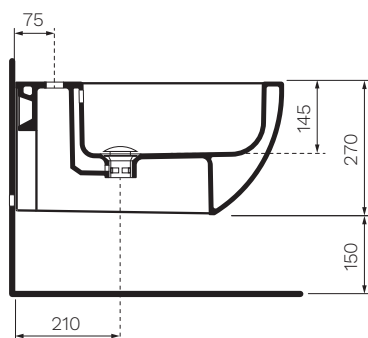

App Wall Hung Bidet

Product Code: FLAP218.XX

(see colour codes below)

Gloss
White

Milky
White

SIDE VIEW

TOP VIEW

REAR VIEW

- Colour & Finish** — Gloss White, Milky White (01)
- Material** — Ceramic
- W x D x H** — 360 x 540 x 270mm
- Tap Holes** — 1
- Overflow** — Integrated
- Trap Options** — Short Inlet P Trap recommended (not supplied)
- Waste Outlet** — 32mm Waste with Overflow required (not supplied, normally provided with Bidet Tap)
- Warranty** — 10 Years (Conditions Apply)