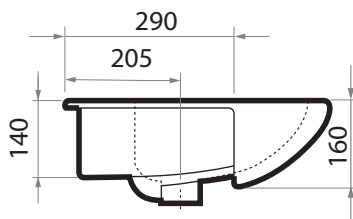

## Afrodite Semi Recessed Basin

**Product Code: AC1401 (1TH), AC1403 (3TH)**

The Afrodite has a generous bowl featuring contemporary clean lines, however the basin depth is still able to be kept to a minimum.

### Specifications

<b>Colour / Finish</b>	—	White / Gloss
<b>Material</b>	—	Vitreous China
<b>Bowl Capacity</b>	—	7L to Overflow
<b>Tap Holes</b>	—	1 or 3
<b>Waste Outlet</b>	—	32mm Standard Plug & Waste to be ordered separately (TA3240)
<b>W x D x H</b>	—	550 x 465 x 160mm
<b>Bench Depth</b>	—	Minimum 325mm recommended
<b>Warranty</b>	—	10 years