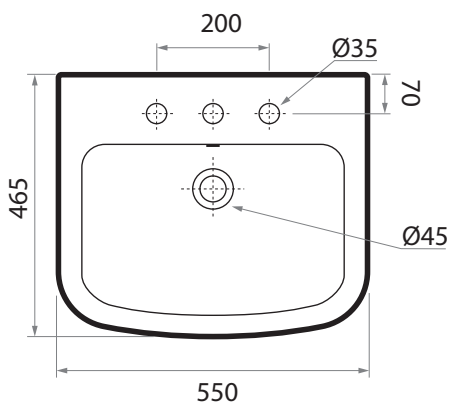

## Afrodite Semi Recessed Basin

**Product Code: AC1401 (1TH), AC1403 (3TH)**

The Afrodite has a generous bowl featuring contemporary clean lines, however the basin depth is still able to be kept to a minimum.

### Specifications

<b>Colour / Finish</b>	—	White / Gloss
<b>Material</b>	—	Vitreous China
<b>Bowl Capacity</b>	—	7L to Overflow
<b>Tap Holes</b>	—	1 or 3
<b>Waste Outlet</b>	—	32mm Standard Plug & Waste to be ordered separately (TA3240)
<b>W x D x H</b>	—	550 x 465 x 160mm
<b>Bench Depth</b>	—	Minimum 325mm recommended
<b>Warranty</b>	—	10 years