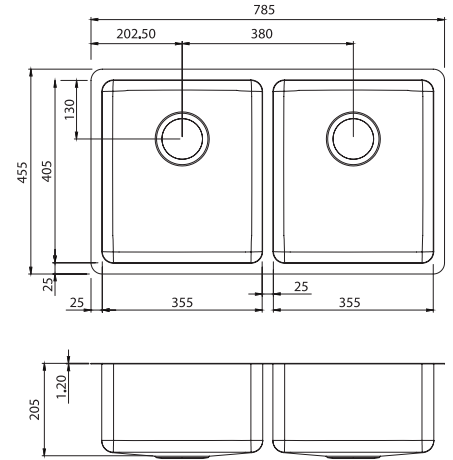

Sonetto

SN63TU

Sonetto Double Bowl Universal Sink

All dimensions in mm

Specifications /

Sink size	785W x 455H mm
Bowl size	3/4 Bowl 355W x 405H x 205D / 30L 3/4 Bowl 355W x 405H x 205D / 30L
Construction	Fabricated with 25 mm radius corners, Softtone® and soundproofing.
Material	304 grade, 18/10 brushed stainless steel (1.2 mm thick)
Installation	Topmount or undermount
Fixings	Installation clips supplied
Min cabinet size	900 mm
Tap holes	N/A
Waste fittings	2 x 90 mm basket wastes included
Overflow	Not available
Carton size	840 x 510 x 250 mm
Weight	9 kg
Warranty	Lifetime manufacturer's warranty (refer to oliveri.com.au)
Maintenance and care instructions	All surfaces should be cleaned with mild liquid detergent or soap and water. To maintain the shine on your Oliveri stainless steel sink, we recommended the use of any of the easy to obtain, non-abrasive stainless steel cleaners or metal polishes.