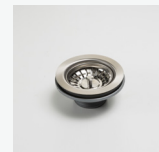

Included accessories /

AC14
Basket Waste