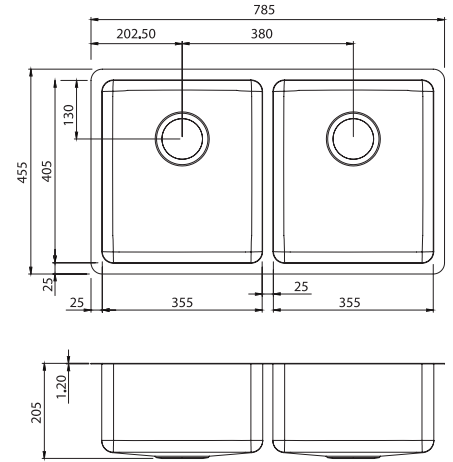

Sonetto

SN1063U

Sonetto Double Bowl Undermount Sink

Specifications /

Sink size	785W x 455H mm
Bowl size	3/4 Bowl 355W x 405H x 205D / 30L 3/4 Bowl 355W x 405H x 205D / 30L
Construction	Fabricated with 25 mm radius corners, Softtone® and soundproofing.
Material	304 grade, 18/10 brushed stainless steel (1.2 mm thick)
Installation	Undermount
Fixings	Installation clips supplied
Min cabinet size	900 mm
Tap holes	N/A
Waste fittings	2 x 90 mm basket wastes included
Overflow	Not available
Carton size	840 x 510 x 250 mm
Weight	9 kg
Warranty	Lifetime manufacturer's warranty (refer to oliveri.com.au)
Maintenance and care instructions	All surfaces should be cleaned with mild liquid detergent or soap and water. To maintain the shine on your Oliveri stainless steel sink, we recommended the use of any of the easy to obtain, non-abrasive stainless steel cleaners or metal polishes.