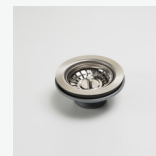

Included accessories /

AC14
Basket Waste