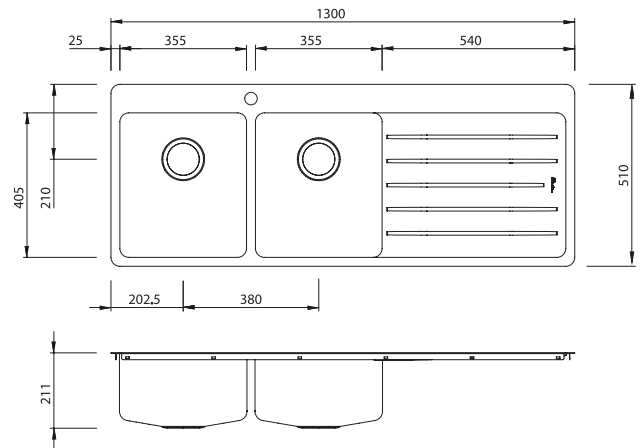

# Sonetto

SN1071

Sonetto Double Bowl Topmount Sink With Drainer

All dimensions in mm

## Specifications /

<b>Sink size</b>	1300W x 510H mm
<b>Bowl size</b>	3/4 Bowl 355W x 405H x 205D / 30L 3/4 Bowl 355W x 405H x 205D / 30L
<b>Construction</b>	Fabricated with 25 mm radius corners, Softtone® and soundproofing.
<b>Material</b>	304 grade, 18/10 brushed stainless steel (1.2 mm thick)
<b>Installation</b>	Topmount
<b>Fixings</b>	Installation clips supplied
<b>Min cabinet size</b>	800 mm
<b>Tap holes</b>	1 tap hole only
<b>Waste fittings</b>	2 x 90mm basket wastes included
<b>Overflow</b>	Not available
<b>Carton size</b>	1360 x 560 x 255 mm
<b>Weight</b>	20 kg
<b>Warranty</b>	Lifetime manufacturer's warranty (refer to <a href="http://oliveri.com.au">oliveri.com.au</a> )
<b>Maintenance and care instructions</b>	All surfaces should be cleaned with mild liquid detergent or soap and water. To maintain the shine on your Oliveri stainless steel sink, we recommended the use of any of the easy to obtain, non-abrasive stainless steel cleaners or metal polishes.