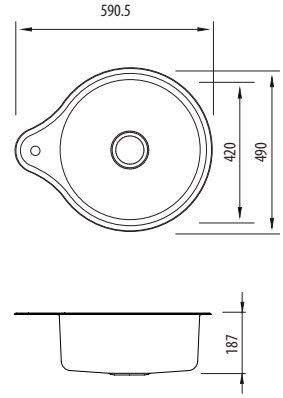

## LR515

Round Bowl Topmount Or Undermount Sink With Tap Landing

All dimensions in mm

### Specifications /

<b>Sink size</b>	590W x 490H mm
<b>Bowl size</b>	Round Bowl 420W x 180D / 24L
<b>Construction</b>	Single piece
<b>Material</b>	304 grade, 18/10 polished stainless steel (0.8 mm thick)
<b>Installation</b>	Topmount recommended
<b>Fixings</b>	Adjustable clips and sealing foam supplied
<b>Min cabinet size</b>	500 mm
<b>Tap holes</b>	1 tap hole only
<b>Waste fittings</b>	1 x 90 mm basket waste included
<b>Overflow</b>	Not available
<b>Carton size</b>	574 x 567 x 230 mm
<b>Weight</b>	4 kg
<b>Warranty</b>	Lifetime manufacturer's warranty (refer to <a href="http://oliveri.com.au">oliveri.com.au</a> )
<b>Maintenance and care instructions</b>	All surfaces should be cleaned with mild liquid detergent or soap and water. To maintain the shine on your Oliveri stainless steel sink, we recommended the use of any of the easy to obtain, non-abrasive stainless steel cleaners or metal polishes.