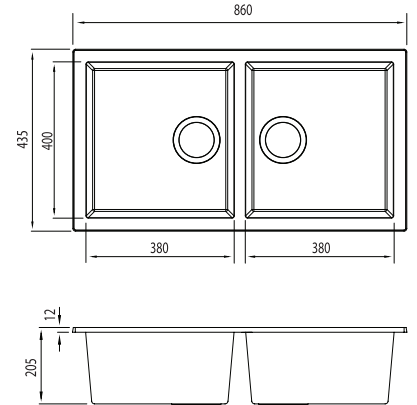

Santorini

Italian made

All dimensions in mm

ST-BL1563U

Black Double Bowl Undermount Sink

Specifications /

Sink size	860W x 435H mm
Bowl size	Standard Bowl 1 380W x 400H x 210D / 32L Standard Bowl 1 380W x 400H x 210D / 32L
Construction	Moulded granite
Material	80% granite and quartz particles and 20% acrylic
Installation	Undermount
Fixings	Available on request
Min cabinet size	900 mm
Tap holes	N/A
Waste fittings	2 x 90 mm basket wastes included
Overflow	Not available
Carton size	960 x 580 x 310 mm
Weight	16 kg
Warranty	Lifetime manufacturer's warranty (refer to oliveri.com.au)
Maintenance and care instructions	Clean the sink regularly with warm water, a liquid detergent and a soft cloth. Do not use abrasive powders or creams and avoid chemically aggressive detergents. Generic stains should be removed immediately with very hot water and a cleaning product. For organic stains which are especially difficult to remove, it is recommended that you fill the sink with a highly diluted organic cleaner such as bleach and let stand overnight. The next morning, rinse with warm water and a soft cloth.