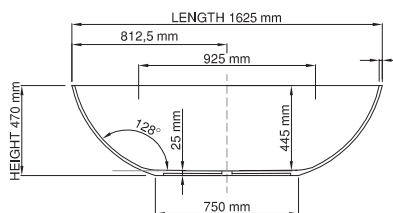

thin-edge

Price: \$ 4, 428.00
Size (l) x (w) x (h): 1625mm x 730mm x 470mm
Water capacity: 287 L
Overflow: No overflow
Material: DADOquartz®
Finish: Matte / Satin

Base dimensions: 750mm x 420mm
Edge width: 15mm
Waste diameter: 50mm - fits Bespoke 40mm plug
Weight: 60kg

Shipping information

Packing dimensions: 1680mm x 780mm x 640mm
Shipping mass: 110kg