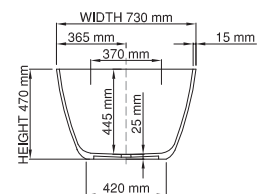

thin-edge

Price: \$ 4, 428.00
Size (l) x (w) x (h): 1625mm x 730mm x 470mm
Water capacity: 287 L
Overflow: No overflow
Material: DADOquartz®
Finish: Matte / Satin

Base dimensions: 750mm x 420mm
Edge width: 15mm
Waste diameter: 50mm - fits Bespoke 40mm plug
Weight: 60kg

Shipping information

Packing dimensions: 1680mm x 780mm x 640mm
Shipping mass: 110kg