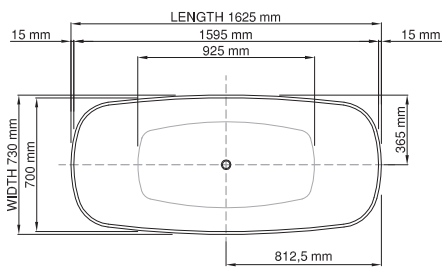

thin-edge

Price: \$ 4, 428.00
Size (l) x (w) x (h): 1625mm x 730mm x 470mm
Water capacity: 287 L
Overflow: No overflow
Material: DADOquartz®
Finish: Matte / Satin

Base dimensions: 750mm x 420mm
Edge width: 15mm
Waste diameter: 50mm - fits Bespoke 40mm plug
Weight: 60kg

Shipping information

Packing dimensions: 1680mm x 780mm x 640mm
Shipping mass: 110kg