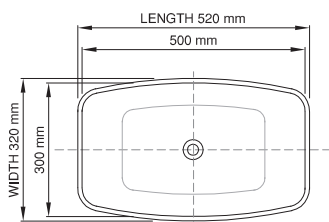

thin-edge

Price: \$ 594.00  
 Size (l) x (w) x (h): 520mm x 320mm x 125mm  
 Top to waste: 111mm  
 Overflow: No overflow  
 Material: DADOquartz®  
 Finish: Matte / Satin  
 Mounting: Counter-top / Under-mount

Base dimensions: 320mm x 220mm  
 Edge width: 10mm  
 Waste diameter: 40mm - fits Bespoke plug  
 Weight: 5.9kg

### Shipping information

Packing dimensions: 600mm x 400mm x 140mm  
 Shipping mass: 7.9kg