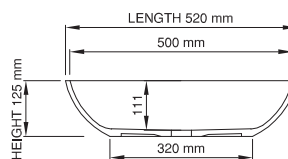

thin-edge

Price: \$ 594.00  
 Size (l) x (w) x (h): 520mm x 320mm x 125mm  
 Top to waste: 111mm  
 Overflow: No overflow  
 Material: DADOquartz®  
 Finish: Matte / Satin  
 Mounting: Counter-top / Under-mount

Base dimensions: 320mm x 220mm  
 Edge width: 10mm  
 Waste diameter: 40mm - fits Bespoke plug  
 Weight: 5.9kg

### Shipping information

Packing dimensions: 600mm x 400mm x 140mm  
 Shipping mass: 7.9kg