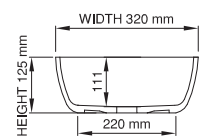

thin-edge

Price: \$ 594.00  
 Size (l) x (w) x (h): 520mm x 320mm x 125mm  
 Top to waste: 111mm  
 Overflow: No overflow  
 Material: DADOquartz®  
 Finish: Matte / Satin  
 Mounting: Counter-top / Under-mount

Base dimensions: 320mm x 220mm  
 Edge width: 10mm  
 Waste diameter: 40mm - fits Bespoke plug  
 Weight: 5.9kg

### Shipping information

Packing dimensions: 600mm x 400mm x 140mm  
 Shipping mass: 7.9kg