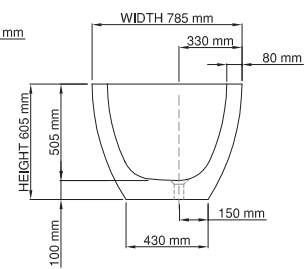

wide-edge

Price: \$ 7,200.00
 Size (l) x (w) x (h): 1780mm x 785mm x 605mm
 Waste to floor: 100mm
 Water capacity: 210 L
 Overflow: No overflow
 Material: DADOquartz®
 Finish: Matte / Satin

Base dimensions: 895mm x 430mm
 Edge width: 80mm
 Waste diameter: 50mm - fits Bespoke 40mm plug
 Weight: 90kg

Shipping information

Packing dimensions: 1860mm x 840mm x 660mm
 Shipping mass: 140kg