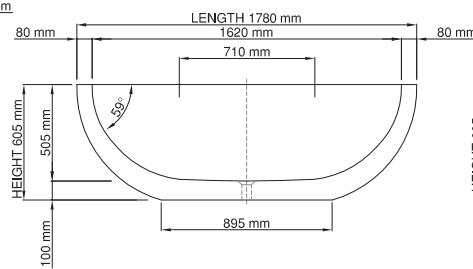

wide-edge

Price: \$ 7,200.00
 Size (l) x (w) x (h): 1780mm x 785mm x 605mm
 Waste to floor: 100mm
 Water capacity: 210 L
 Overflow: No overflow
 Material: DADOquartz®
 Finish: Matte / Satin

Base dimensions: 895mm x 430mm
 Edge width: 80mm
 Waste diameter: 50mm - fits Bespoke 40mm plug
 Weight: 90kg

Shipping information

Packing dimensions: 1860mm x 840mm x 660mm
 Shipping mass: 140kg