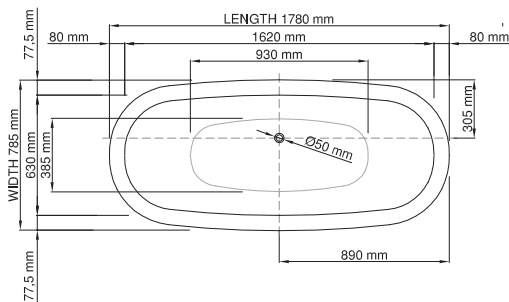

wide-edge

Price: \$ 7,200.00
 Size (l) x (w) x (h): 1780mm x 785mm x 605mm
 Waste to floor: 100mm
 Water capacity: 210 L
 Overflow: No overflow
 Material: DADOquartz®
 Finish: Matte / Satin

Base dimensions: 895mm x 430mm
 Edge width: 80mm
 Waste diameter: 50mm - fits Bespoke 40mm plug
 Weight: 90kg

Shipping information

Packing dimensions: 1860mm x 840mm x 660mm
 Shipping mass: 140kg