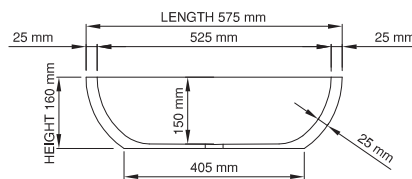

wide-edge

Price: \$ 759.00
 Size (l) x (w) x (h): 575mm x 400mm x 160mm
 Top to waste: 150mm
 Overflow: No overflow
 Material: DADOquartz®
 Finish: Matte / Satin
 Mounting: Counter-top / Under-mount

Base dimensions: 405mm x 245mm
 Edge width: 25mm
 Waste diameter: 40mm - fits Bespoke plug
 Weight: 15kg

Shipping information

Packing dimensions: 600mm x 455mm x 190mm
 Shipping mass: 17kg