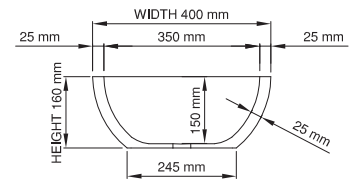

wide-edge

Price: \$ 759.00
 Size (l) x (w) x (h): 575mm x 400mm x 160mm
 Top to waste: 150mm
 Overflow: No overflow
 Material: DADOquartz®
 Finish: Matte / Satin
 Mounting: Counter-top / Under-mount

Base dimensions: 405mm x 245mm
 Edge width: 25mm
 Waste diameter: 40mm - fits Bespoke plug
 Weight: 15kg

Shipping information

Packing dimensions: 600mm x 455mm x 190mm
 Shipping mass: 17kg