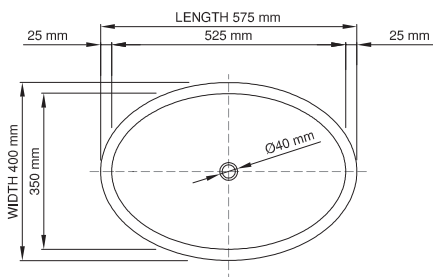

wide-edge

Price: \$ 759.00
 Size (l) x (w) x (h): 575mm x 400mm x 160mm
 Top to waste: 150mm
 Overflow: No overflow
 Material: DADOquartz®
 Finish: Matte / Satin
 Mounting: Counter-top / Under-mount

Base dimensions: 405mm x 245mm
 Edge width: 25mm
 Waste diameter: 40mm - fits Bespoke plug
 Weight: 15kg

Shipping information

Packing dimensions: 600mm x 455mm x 190mm
 Shipping mass: 17kg