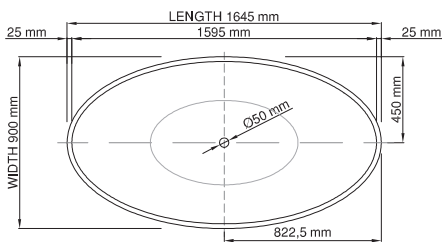

thin-edge

Price: \$ 7,760.00  
 Size (l) x (w) x (h): 1645mm x 900mm x 575mm  
 Waste to floor: 100mm  
 Water capacity: 280 L  
 Overflow: No overflow  
 Material: DADOquartz®  
 Finish: Matte / Satin

Base dimensions: 1000mm x 400mm  
 Edge width: 25mm  
 Waste diameter: 50mm - fits Bespoke 40mm plug  
 Weight: 75kg  
**Shipping information**  
 Packing dimensions: 1655mm x 1010mm x 1090mm  
 Shipping mass: 125kg