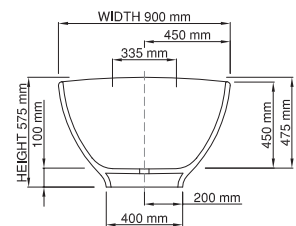

thin-edge

Price: \$ 7,760.00  
 Size (l) x (w) x (h): 1645mm x 900mm x 575mm  
 Waste to floor: 100mm  
 Water capacity: 280 L  
 Overflow: No overflow  
 Material: DADOquartz®  
 Finish: Matte / Satin

Base dimensions: 1000mm x 400mm  
 Edge width: 25mm  
 Waste diameter: 50mm - fits Bespoke 40mm plug  
 Weight: 75kg  
**Shipping information**  
 Packing dimensions: 1655mm x 1010mm x 1090mm  
 Shipping mass: 125kg