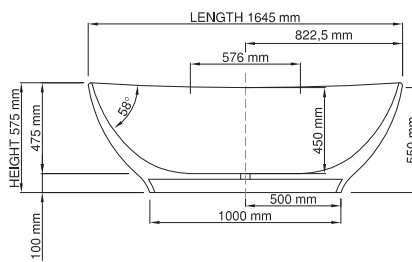

thin-edge

Price: \$ 7,760.00  
 Size (l) x (w) x (h): 1645mm x 900mm x 575mm  
 Waste to floor: 100mm  
 Water capacity: 280 L  
 Overflow: No overflow  
 Material: DADOquartz®  
 Finish: Matte / Satin

Base dimensions: 1000mm x 400mm  
 Edge width: 25mm  
 Waste diameter: 50mm - fits Bespoke 40mm plug  
 Weight: 75kg  
**Shipping information**  
 Packing dimensions: 1655mm x 1010mm x 1090mm  
 Shipping mass: 125kg