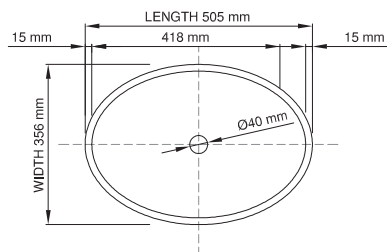

thin-edge

Price: \$ 768.90
 Size (l) x (w) x (h): 505mm x 356mm x 135mm
 Top to waste: 100mm
 Overflow: No overflow
 Material: DADOquartz®
 Finish: Matte / Satin
 Mounting: Counter-top

Base dimensions: 212mm x 120mm
 Edge width: 15mm
 Waste diameter: 40mm - fits Bespoke plug
 Weight: 10kg

Shipping information

Packing dimensions: 580mm x 430mm x 170mm
 Shipping mass: 12kg