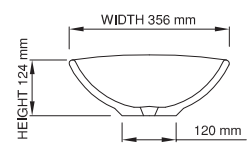

thin-edge

Price: \$ 768.90
 Size (l) x (w) x (h): 505mm x 356mm x 135mm
 Top to waste: 100mm
 Overflow: No overflow
 Material: DADOquartz®
 Finish: Matte / Satin
 Mounting: Counter-top

Base dimensions: 212mm x 120mm
 Edge width: 15mm
 Waste diameter: 40mm - fits Bespoke plug
 Weight: 10kg

Shipping information

Packing dimensions: 580mm x 430mm x 170mm
 Shipping mass: 12kg