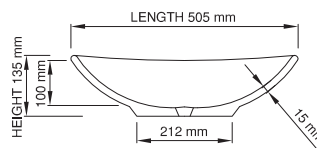

thin-edge

Price: \$ 768.90
 Size (l) x (w) x (h): 505mm x 356mm x 135mm
 Top to waste: 100mm
 Overflow: No overflow
 Material: DADOquartz®
 Finish: Matte / Satin
 Mounting: Counter-top

Base dimensions: 212mm x 120mm
 Edge width: 15mm
 Waste diameter: 40mm - fits Bespoke plug
 Weight: 10kg

Shipping information

Packing dimensions: 580mm x 430mm x 170mm
 Shipping mass: 12kg