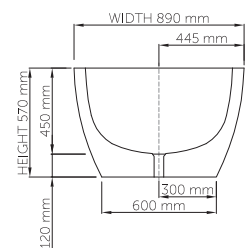

wide-edge

Price: \$ 7,760.00
 Size (l) x (w) x (h): 1710mm x 890mm x 570mm
 Waste to floor: 120mm
 Water capacity: 195 L
 Overflow: No overflow
 Material: DADOquartz®
 Finish: Matte / Satin

Base dimensions: 1420mm x 600mm
 Edge width: 60mm
 Waste diameter: 50mm - fits Bespoke 40mm plug
 Weight: 100kg
Shipping information
 Packing dimensions: 1790mm x 930mm x 690mm
 Shipping mass: 150kg