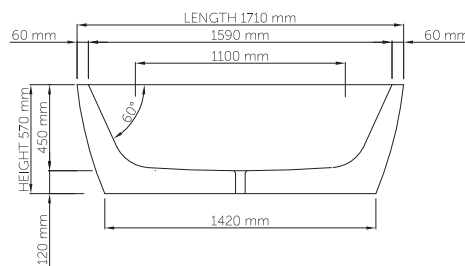

wide-edge

Price: \$ 7,760.00
 Size (l) x (w) x (h): 1710mm x 890mm x 570mm
 Waste to floor: 120mm
 Water capacity: 195 L
 Overflow: No overflow
 Material: DADOquartz®
 Finish: Matte / Satin

Base dimensions: 1420mm x 600mm
 Edge width: 60mm
 Waste diameter: 50mm - fits Bespoke 40mm plug
 Weight: 100kg
Shipping information
 Packing dimensions: 1790mm x 930mm x 690mm
 Shipping mass: 150kg