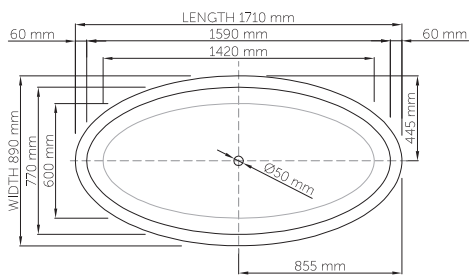

wide-edge

Price: \$ 7,760.00
 Size (l) x (w) x (h): 1710mm x 890mm x 570mm
 Waste to floor: 120mm
 Water capacity: 195 L
 Overflow: No overflow
 Material: DADOquartz®
 Finish: Matte / Satin

Base dimensions: 1420mm x 600mm
 Edge width: 60mm
 Waste diameter: 50mm - fits Bespoke 40mm plug
 Weight: 100kg
Shipping information
 Packing dimensions: 1790mm x 930mm x 690mm
 Shipping mass: 150kg