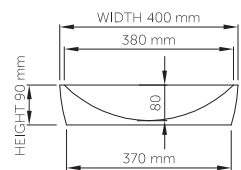

thin-edge

Price: \$ 834.90  
 Size (l) x (w) x (h): 700mm x 400mm x 90mm  
 Top to waste: 80mm  
 Overflow: No overflow  
 Material: DADOquartz®  
 Finish: Matte / Satin  
 Mounting: Counter-top / Under-mount

Base dimensions: 640mm x 370mm  
 Edge width: 10mm  
 Waste diameter: 40mm - fits Bespoke plug  
 Weight: 10kg

**Shipping information**

Packing dimensions: 750mm x 450mm x 130mm  
 Shipping mass: 12kg