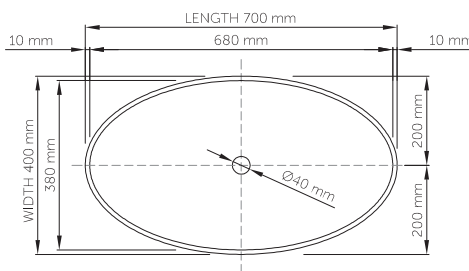

thin-edge

Price: \$ 834.90  
 Size (l) x (w) x (h): 700mm x 400mm x 90mm  
 Top to waste: 80mm  
 Overflow: No overflow  
 Material: DADOquartz®  
 Finish: Matte / Satin  
 Mounting: Counter-top / Under-mount

Base dimensions: 640mm x 370mm  
 Edge width: 10mm  
 Waste diameter: 40mm - fits Bespoke plug  
 Weight: 10kg

**Shipping information**

Packing dimensions: 750mm x 450mm x 130mm  
 Shipping mass: 12kg