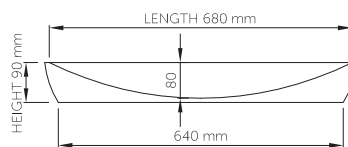

thin-edge

Price: \$ 834.90  
 Size (l) x (w) x (h): 700mm x 400mm x 90mm  
 Top to waste: 80mm  
 Overflow: No overflow  
 Material: DADOquartz®  
 Finish: Matte / Satin  
 Mounting: Counter-top / Under-mount

Base dimensions: 640mm x 370mm  
 Edge width: 10mm  
 Waste diameter: 40mm - fits Bespoke plug  
 Weight: 10kg

**Shipping information**

Packing dimensions: 750mm x 450mm x 130mm  
 Shipping mass: 12kg