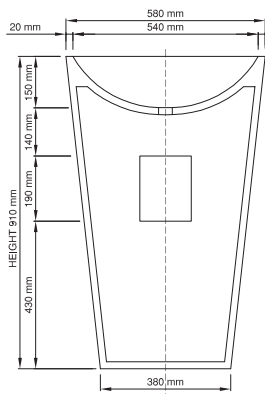

## mango basin

pedestal

Price: \$ 1, 969.00  
 Size (l) x (w) x (h): 580mm x 400mm x 910mm  
 Top to waste: 150mm  
 Overflow: No overflow - NTH / WTH  
 Material: DADOquartz®  
 Finish: Matte / Satin

Base dimensions: 200mm  
 Edge width: 20mm  
 Waste diameter: 40mm - fits Bespoke plug  
 Weight: 25kg

**Shipping information:**  
 Packing dimensions: 580mm x 580mm x 940mm  
 Shipping mass: 35kg

**Vogue** Spas & Bathrooms