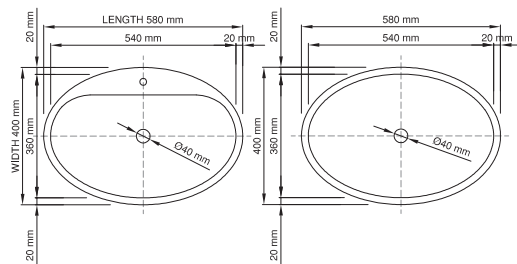

## mango basin

pedestal

Price: \$ 1, 969.00  
 Size (l) x (w) x (h): 580mm x 400mm x 910mm  
 Top to waste: 150mm  
 Overflow: No overflow - NTH / WTH  
 Material: DADOquartz®  
 Finish: Matte / Satin

Base dimensions: 200mm  
 Edge width: 20mm  
 Waste diameter: 40mm - fits Bespoke plug  
 Weight: 25kg

**Shipping information:**  
 Packing dimensions: 580mm x 580mm x 940mm  
 Shipping mass: 35kg

**Vogue** Spas & Bathrooms