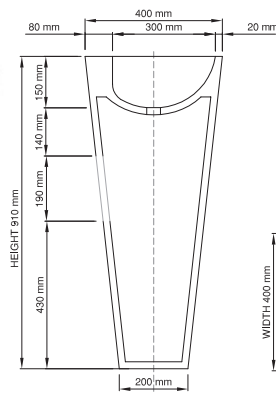

## mango basin

pedestal

Price: \$ 1, 969.00  
 Size (l) x (w) x (h): 580mm x 400mm x 910mm  
 Top to waste: 150mm  
 Overflow: No overflow - NTH / WTH  
 Material: DADOquartz®  
 Finish: Matte / Satin

Base dimensions: 200mm  
 Edge width: 20mm  
 Waste diameter: 40mm - fits Bespoke plug  
 Weight: 25kg

**Shipping information:**  
 Packing dimensions: 580mm x 580mm x 940mm  
 Shipping mass: 35kg

**Vogue** Spas & Bathrooms