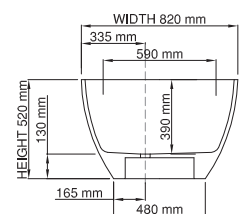

thin-edge

Price: \$ 5, 205.00  
 Size (l) x (w) x (h): 1740mm x 820mm x 520mm  
 Waste to floor: 110mm  
 Water capacity: 275 L  
 Overflow: No overflow  
 Material: DADOquartz®  
 Finish: Matte / Satin

Base dimensions: 880mm x 480mm  
 Edge width: 20mm  
 Waste diameter: 50mm - fits Bespoke 40mm plug  
 Weight: 80kg  
**Shipping information**  
 Packing dimensions: 1860mm x 920mm x 740mm  
 Shipping mass: 130kg