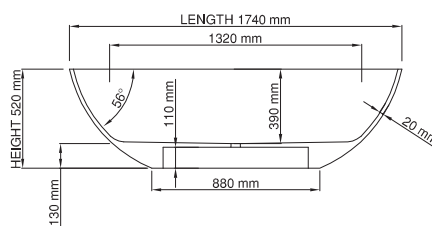

thin-edge

Price: \$ 5, 205.00  
 Size (l) x (w) x (h): 1740mm x 820mm x 520mm  
 Waste to floor: 110mm  
 Water capacity: 275 L  
 Overflow: No overflow  
 Material: DADOquartz®  
 Finish: Matte / Satin

Base dimensions: 880mm x 480mm  
 Edge width: 20mm  
 Waste diameter: 50mm - fits Bespoke 40mm plug  
 Weight: 80kg  
**Shipping information**  
 Packing dimensions: 1860mm x 920mm x 740mm  
 Shipping mass: 130kg