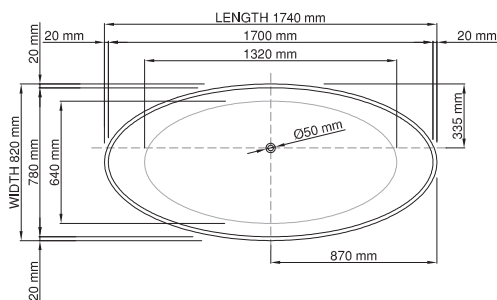

thin-edge

Price: \$ 5, 205.00  
 Size (l) x (w) x (h): 1740mm x 820mm x 520mm  
 Waste to floor: 110mm  
 Water capacity: 275 L  
 Overflow: No overflow  
 Material: DADOquartz®  
 Finish: Matte / Satin

Base dimensions: 880mm x 480mm  
 Edge width: 20mm  
 Waste diameter: 50mm - fits Bespoke 40mm plug  
 Weight: 80kg  
**Shipping information**  
 Packing dimensions: 1860mm x 920mm x 740mm  
 Shipping mass: 130kg