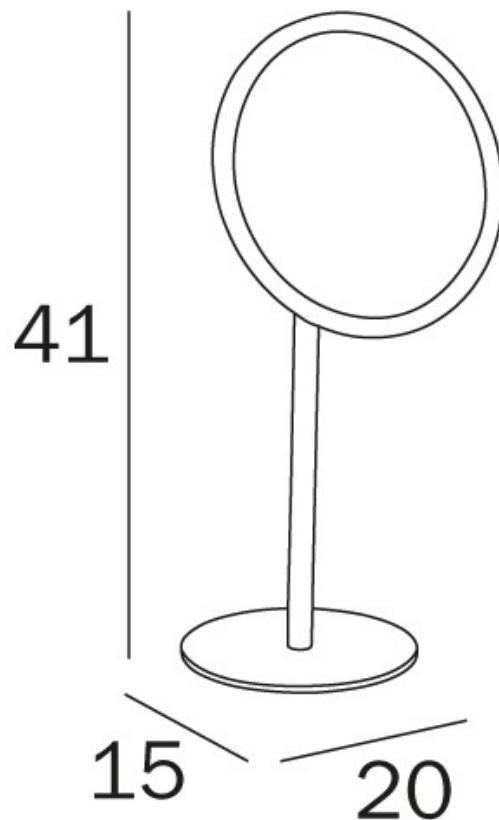

**HOTELLERIE
ROUND BENCH MOUNTED
MAGNIFYING MIRROR**
(Chrome - AV058P)

Features:
3 x magnification

Proudly imported and distributed by
Gro Agencies Pty Ltd
Unit 2 / 37 Howe St, Osborne Park, WA, 6017
P 08 9446 3288 E info@groagencies.com.au W www.groagencies.com.au