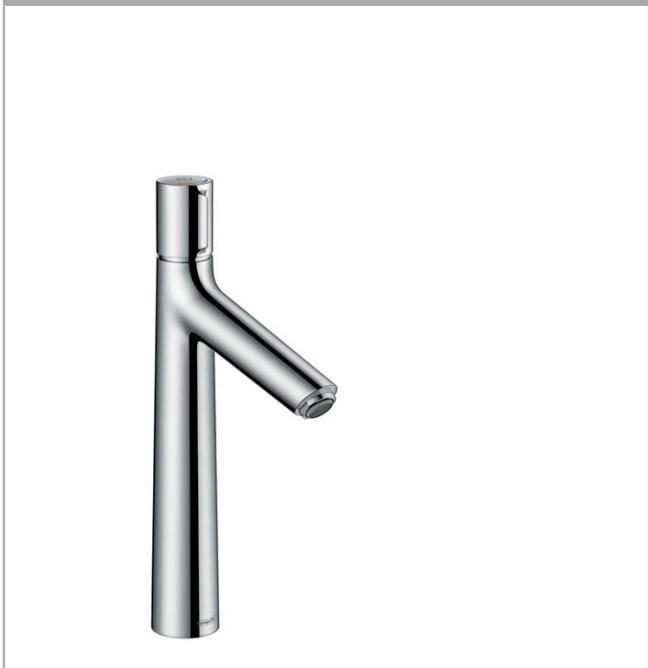

Technology

Certificates

Product image