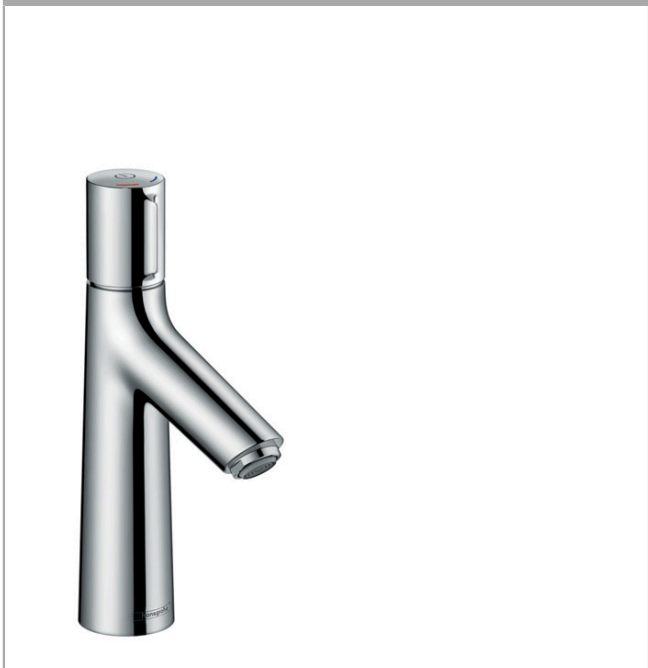

Talis Select S
Basin mixer 100 without waste set
 Surfaces: **Chrome** Article Number: **72043003**

Description

Technology

Certificates

Product image

Scale drawing

Flowchart