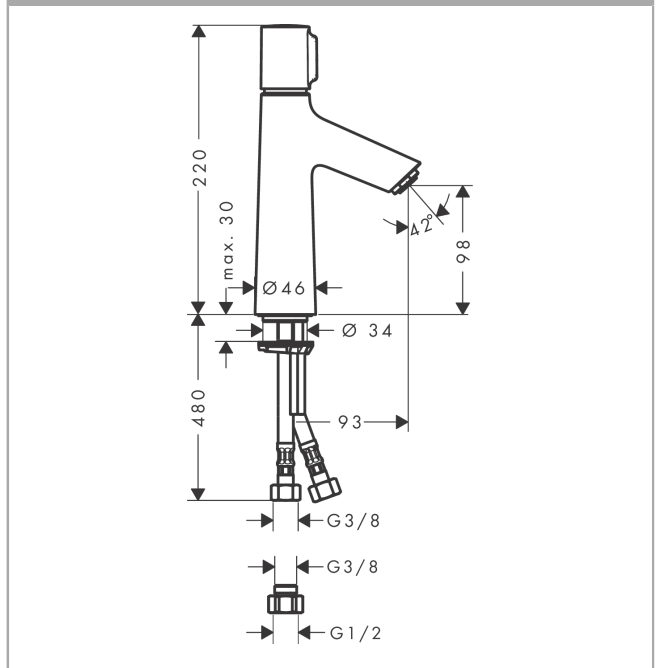

Talis Select S
Basin mixer 100 without waste set
 Surfaces: **Chrome** Article Number: **72043003**

Description

Technology

Certificates

Product image

Scale drawing

Flowchart