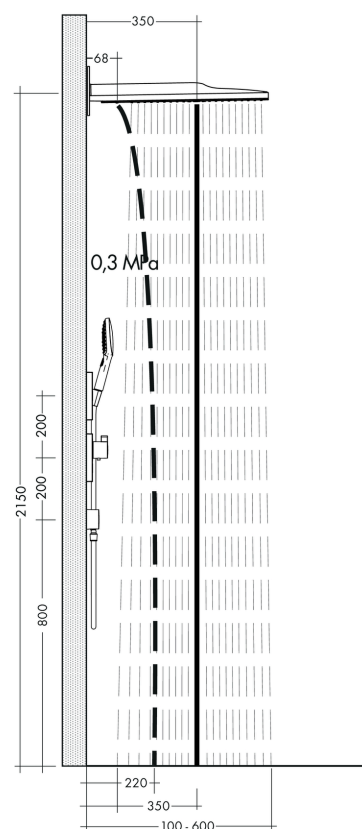

Rainmaker Select
Overhead shower 580 3jet with wall connector
 Finish: **White/Chrome** Article Number: **24011400**

Description

product features

- consists of: overhead shower, wall connector
- shower head size: 586 x 258 mm
- spray type: Rain, MonoRain, RainFlow
- material spray disc: plexiglas
- spray disc surface: easy cleanable spray disc in glass optics
- maximum flow rate at 3 bar: 9,5 l/min
- flow rate Rain spray (at 3 bar): 9 l/min
- flow rate RainFlow spray (at 3 bar): 9,5 l/min
- flow rate Mono spray (at 3 bar): 9 l/min
- minimum flow pressure: 2 bar
- the 3 spray zones must be controlled via 3 valves or a diverter valve with 3 outlets
- spray disc removable for cleaning
- installation: wall-mounted - based on iBox
- connection dimension: DN15
- connection type: basic set
- not suitable for continuous flow water heaters

Technology

Certificates

Product image

Scale drawing

Rainmaker Select
Overhead shower 580 3jet with wall connector
 Finish: **White/Chrome** Article Number: **24011400**

Flowchart

The consumption was measured in combination with the appropriate fittings (thermostat/mixer/in-wall valve) to reflect actual application in practice.

Rainmaker Select
Overhead shower 580 3jet with wall connector
 Finish: **White/Chrome** Article Number: **24011400**

Installation examples

iBox universal

Basic set

Finish: Article Number: **01800180**

Description

product features

- suitable for all shower, bath tub and thermostat finish sets for concealed installation
- connection thread Rp 3/4
- connection dimension: DN20
- rotationally-symmetric installation
- sound-decoupled installation
- minimum mounting depth: 80 mm
- maximum mounting depth: 108 mm