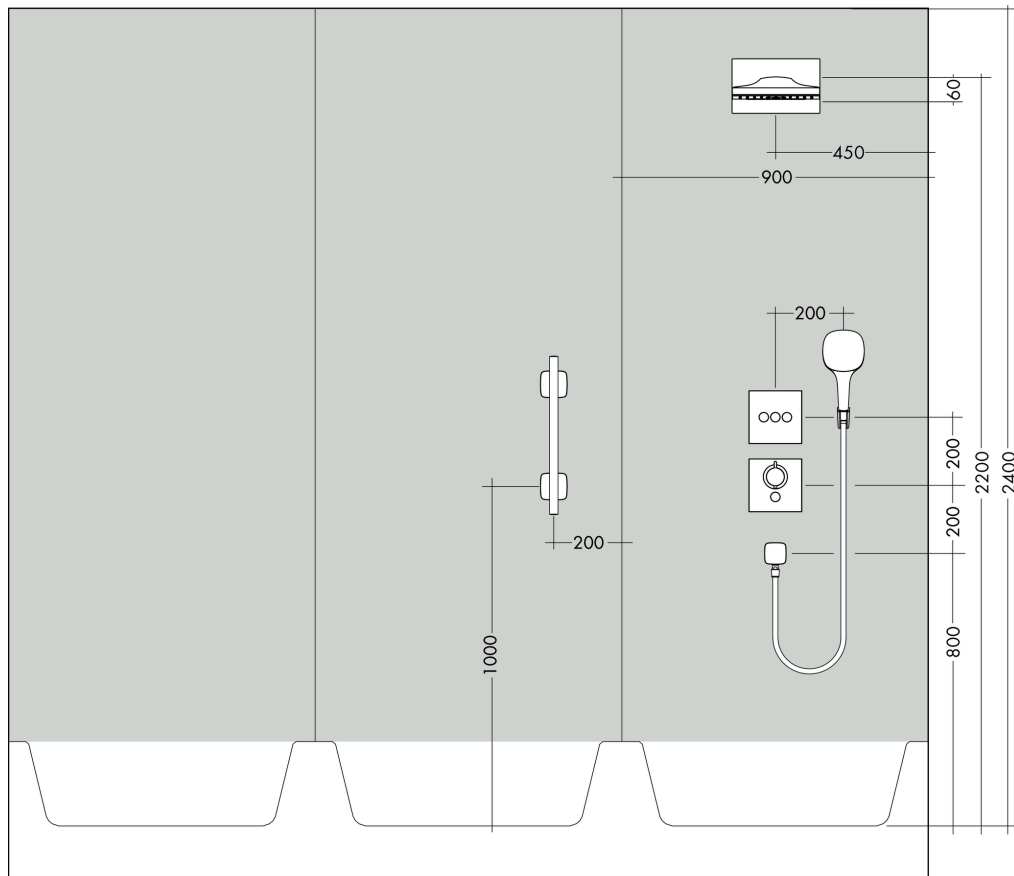

Rainmaker Select
Overhead shower 580 3jet with wall connector
 Finish: **White/Chrome** Article Number: **24011400**

Description

product features

- consists of: overhead shower, wall connector
- shower head size: 586 x 258 mm
- spray type: Rain, MonoRain, RainFlow
- material spray disc: plexiglas
- spray disc surface: easy cleanable spray disc in glass optics
- maximum flow rate at 3 bar: 9,5 l/min
- flow rate Rain spray (at 3 bar): 9 l/min
- flow rate RainFlow spray (at 3 bar): 9,5 l/min
- flow rate Mono spray (at 3 bar): 9 l/min
- minimum flow pressure: 2 bar
- the 3 spray zones must be controlled via 3 valves or a diverter valve with 3 outlets
- spray disc removable for cleaning
- installation: wall-mounted - based on iBox
- connection dimension: DN15
- connection type: basic set
- not suitable for continuous flow water heaters

Technology

Certificates

Product image

Scale drawing

Rainmaker Select
Overhead shower 580 3jet with wall connector
 Finish: **White/Chrome** Article Number: **24011400**

Flowchart

The consumption was measured in combination with the appropriate fittings (thermostat/mixer/in-wall valve) to reflect actual application in practice.

Rainmaker Select
Overhead shower 580 3jet with wall connector
 Finish: **White/Chrome** Article Number: **24011400**

Installation examples

iBox universal

Basic set

Finish: Article Number: **01800180**

Description

product features

- suitable for all shower, bath tub and thermostat finish sets for concealed installation
- connection thread Rp 3/4
- connection dimension: DN20
- rotationally-symmetric installation
- sound-decoupled installation
- minimum mounting depth: 80 mm
- maximum mounting depth: 108 mm