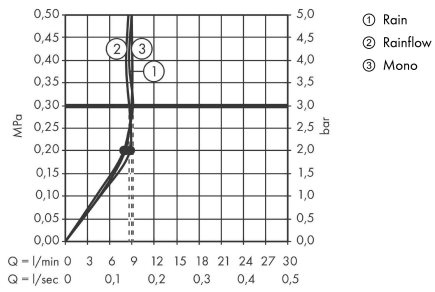

Rainmaker Select
Overhead shower 580 3jet with wall connector
 Finish: **White/Chrome** Article Number: **24011400**

Description

product features

- consists of: overhead shower, wall connector
- shower head size: 586 x 258 mm
- spray type: Rain, MonoRain, RainFlow
- material spray disc: plexiglas
- spray disc surface: easy cleanable spray disc in glass optics
- maximum flow rate at 3 bar: 9,5 l/min
- flow rate Rain spray (at 3 bar): 9 l/min
- flow rate RainFlow spray (at 3 bar): 9,5 l/min
- flow rate Mono spray (at 3 bar): 9 l/min
- minimum flow pressure: 2 bar
- the 3 spray zones must be controlled via 3 valves or a diverter valve with 3 outlets
- spray disc removable for cleaning
- installation: wall-mounted - based on iBox
- connection dimension: DN15
- connection type: basic set
- not suitable for continuous flow water heaters

Technology

Certificates

Product image

Scale drawing

Rainmaker Select
Overhead shower 580 3jet with wall connector
 Finish: **White/Chrome** Article Number: **24011400**

Flowchart

The consumption was measured in combination with the appropriate fittings (thermostat/mixer/in-wall valve) to reflect actual application in practice.

product features

- suitable for all shower, bath tub and thermostat finish sets for concealed installation
- connection thread Rp 3/4
- connection dimension: DN20
- rotationally-symmetric installation
- sound-decoupled installation
- minimum mounting depth: 80 mm
- maximum mounting depth: 108 mm