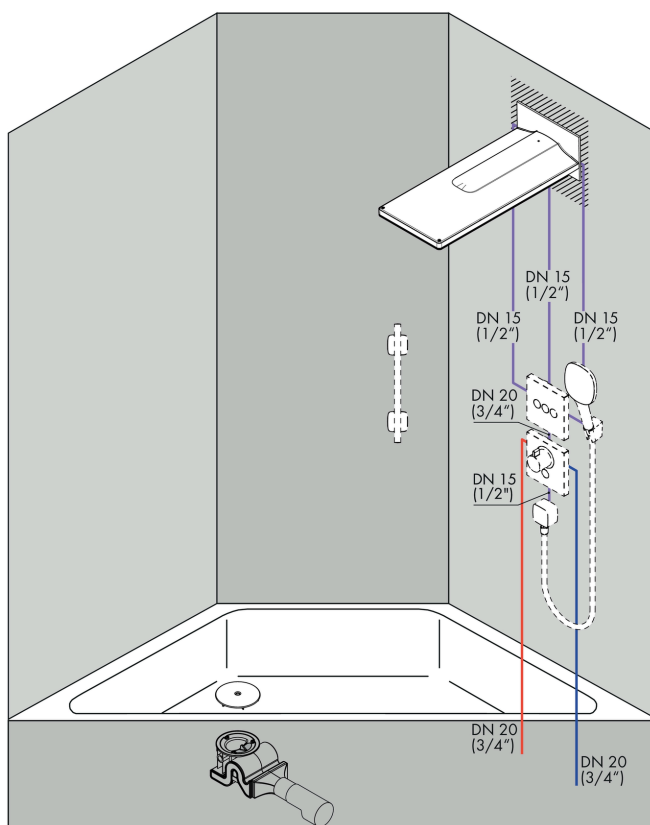

Rainmaker Select
Overhead shower 580 3jet with wall connector
 Finish: **White/Chrome** Article Number: **24011400**

Description

product features

- consists of: overhead shower, wall connector
- shower head size: 586 x 258 mm
- spray type: Rain, MonoRain, RainFlow
- material spray disc: plexiglas
- spray disc surface: easy cleanable spray disc in glass optics
- maximum flow rate at 3 bar: 9,5 l/min
- flow rate Rain spray (at 3 bar): 9 l/min
- flow rate RainFlow spray (at 3 bar): 9,5 l/min
- flow rate Mono spray (at 3 bar): 9 l/min
- minimum flow pressure: 2 bar
- the 3 spray zones must be controlled via 3 valves or a diverter valve with 3 outlets
- spray disc removable for cleaning
- installation: wall-mounted - based on iBox
- connection dimension: DN15
- connection type: basic set
- not suitable for continuous flow water heaters

Technology

Certificates

Product image

Scale drawing

Rainmaker Select
Overhead shower 580 3jet with wall connector
 Finish: **White/Chrome** Article Number: **24011400**

Flowchart

The consumption was measured in combination with the appropriate fittings (thermostat/mixer/in-wall valve) to reflect actual application in practice.

Rainmaker Select
Overhead shower 580 3jet with wall connector
 Finish: **White/Chrome** Article Number: **24011400**

Installation examples

iBox universal

Basic set

Finish: Article Number: **01800180**

Description

product features

- suitable for all shower, bath tub and thermostat finish sets for concealed installation
- connection thread Rp 3/4
- connection dimension: DN20
- rotationally-symmetric installation
- sound-decoupled installation
- minimum mounting depth: 80 mm
- maximum mounting depth: 108 mm