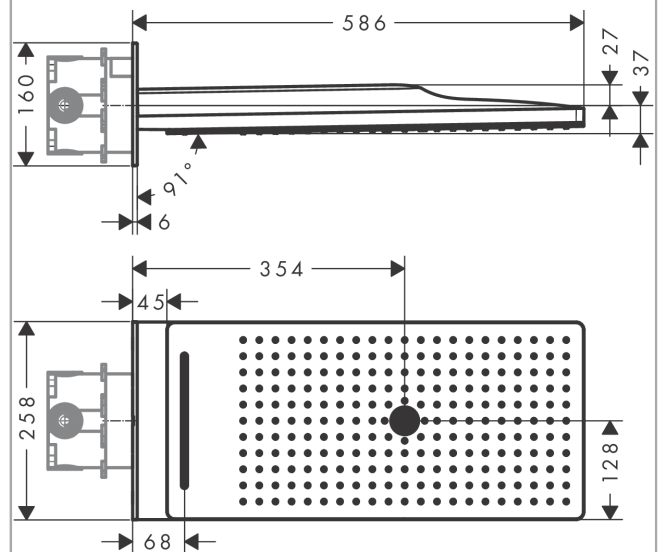

Rainmaker Select
Overhead shower 580 3jet with wall connector
 Finish: **White/Chrome** Article Number: **24011400**

Description

product features

- consists of: overhead shower, wall connector
- shower head size: 586 x 258 mm
- spray type: Rain, MonoRain, RainFlow
- material spray disc: plexiglas
- spray disc surface: easy cleanable spray disc in glass optics
- maximum flow rate at 3 bar: 9,5 l/min
- flow rate Rain spray (at 3 bar): 9 l/min
- flow rate RainFlow spray (at 3 bar): 9,5 l/min
- flow rate Mono spray (at 3 bar): 9 l/min
- minimum flow pressure: 2 bar
- the 3 spray zones must be controlled via 3 valves or a diverter valve with 3 outlets
- spray disc removable for cleaning
- installation: wall-mounted - based on iBox
- connection dimension: DN15
- connection type: basic set
- not suitable for continuous flow water heaters

Technology

Certificates

Product image

Scale drawing

Rainmaker Select
Overhead shower 580 3jet with wall connector
 Finish: **White/Chrome** Article Number: **24011400**

Flowchart

The consumption was measured in combination with the appropriate fittings (thermostat/mixer/in-wall valve) to reflect actual application in practice.

Rainmaker Select
Overhead shower 580 3jet with wall connector
 Finish: **White/Chrome** Article Number: **24011400**

Installation examples

iBox universal

Basic set

Finish: Article Number: **01800180**

Description

product features

- suitable for all shower, bath tub and thermostat finish sets for concealed installation
- connection thread Rp 3/4
- connection dimension: DN20
- rotationally-symmetric installation
- sound-decoupled installation
- minimum mounting depth: 80 mm
- maximum mounting depth: 108 mm